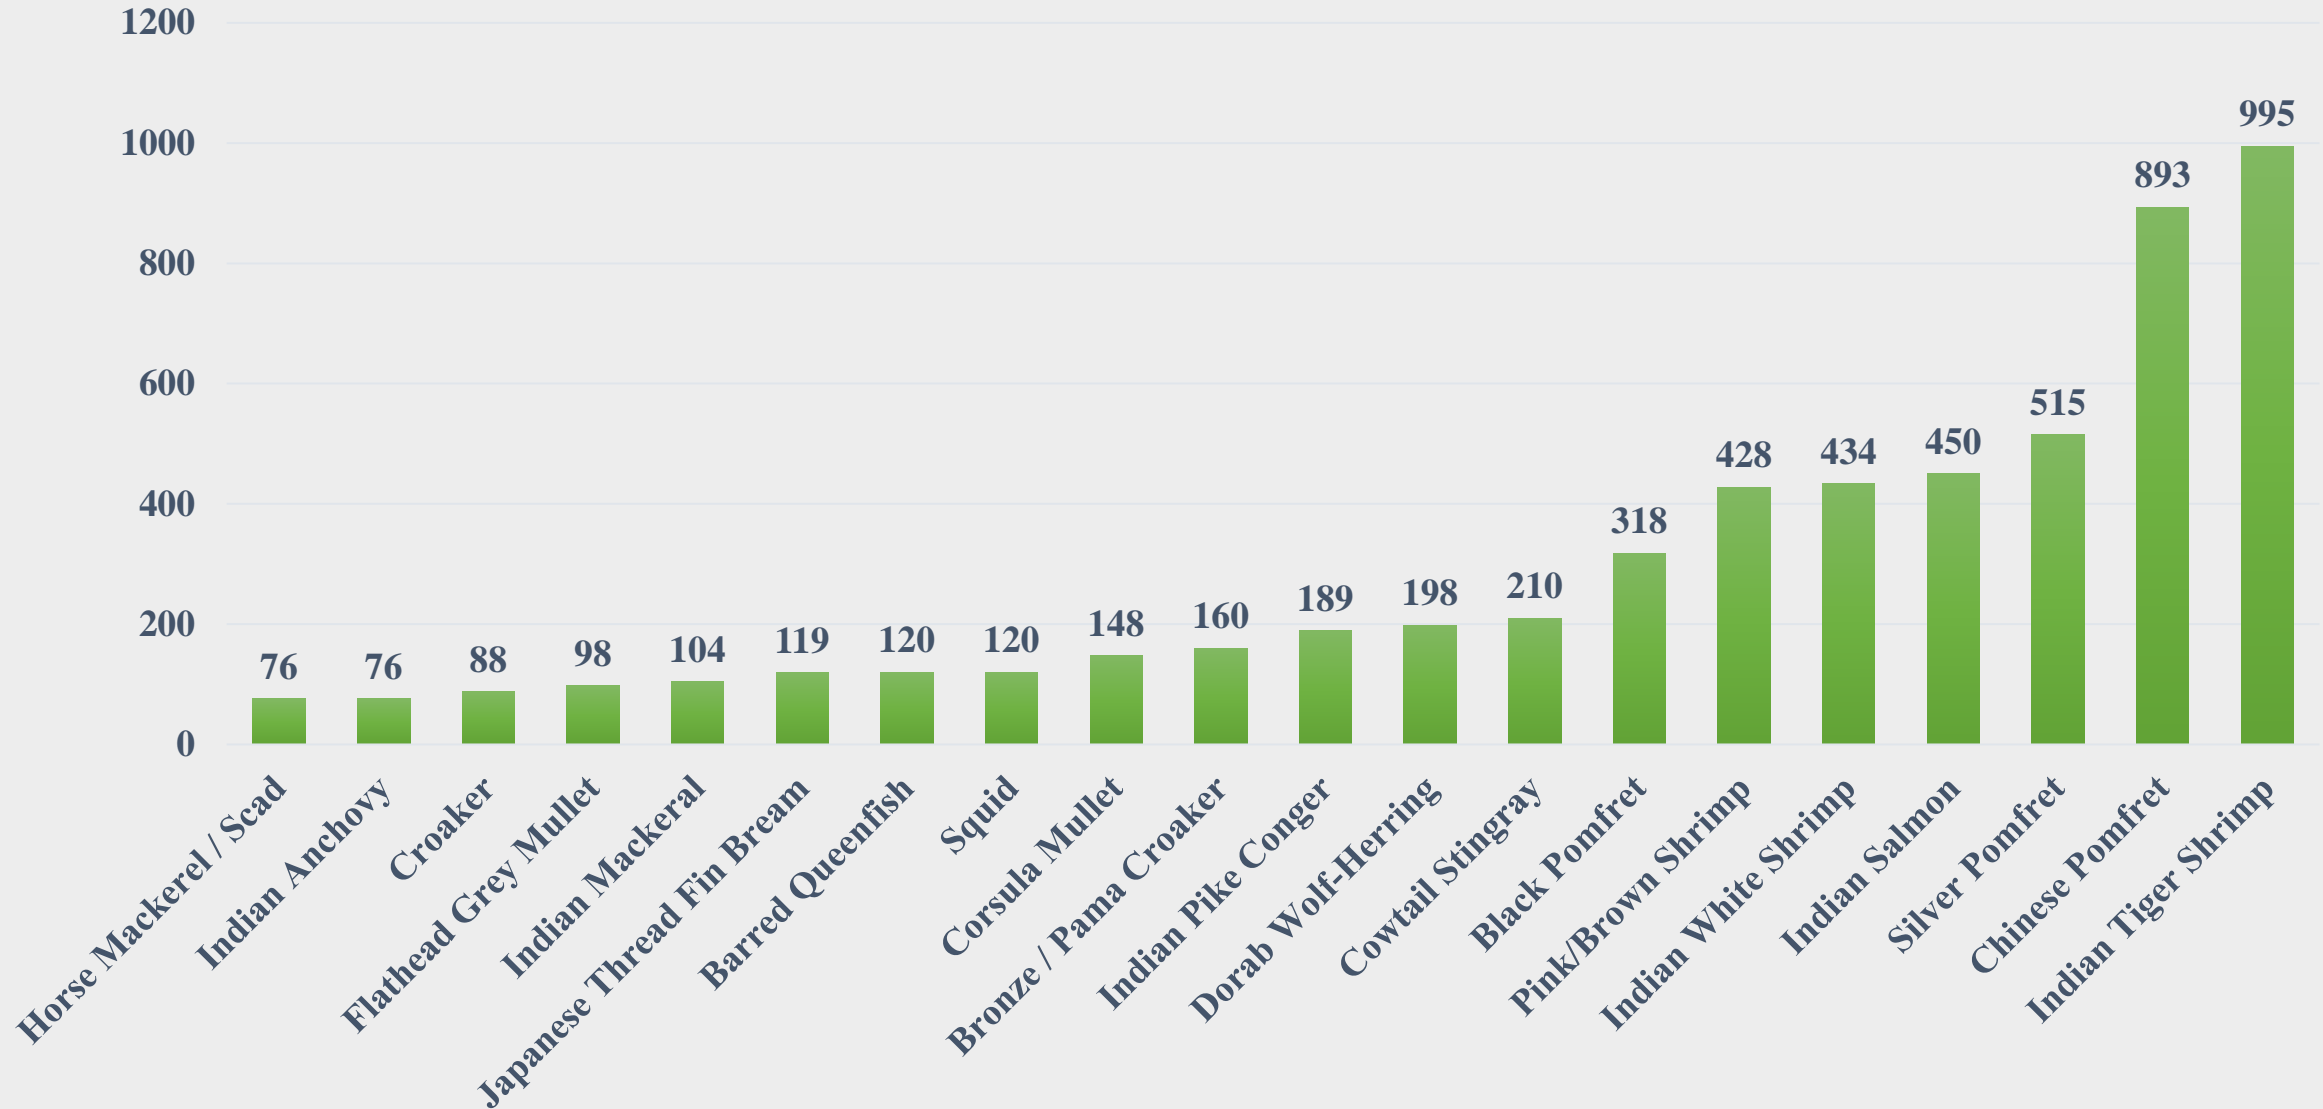

Average Price (Rs. per Kg) of Marine Species at Fishing Harbours in Odisha

For the Period 01.12.2025 to 07.12.2025

Data Source: NETFISH, MPEDA