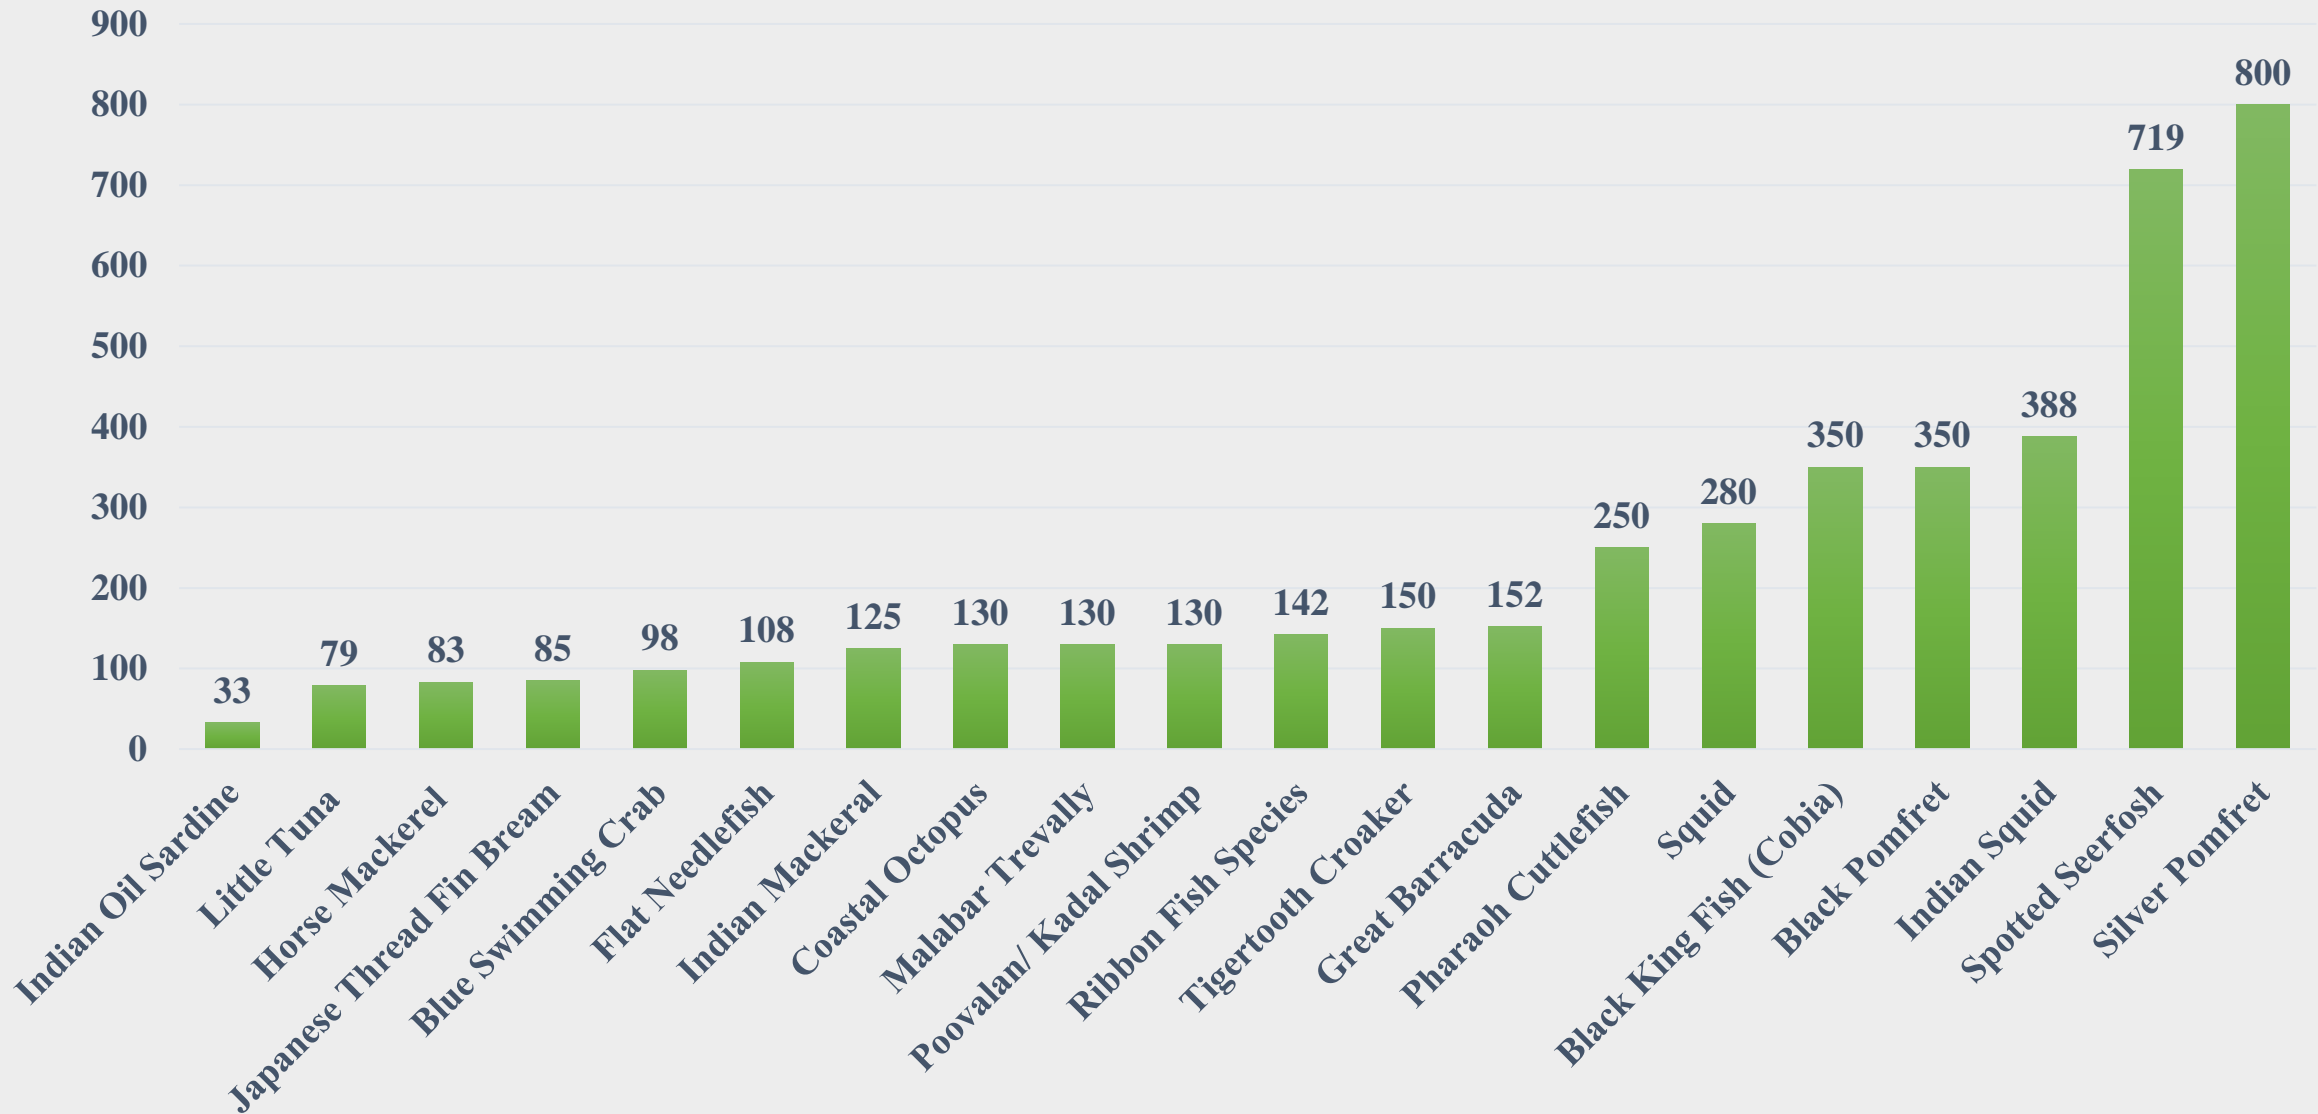

Average Price (Rs. per Kg) of Marine Species at Fishing Harbours in Karnataka

For the Period 01.12.2025 to 07.12.2025

Data Source: NETFISH, MPEDA