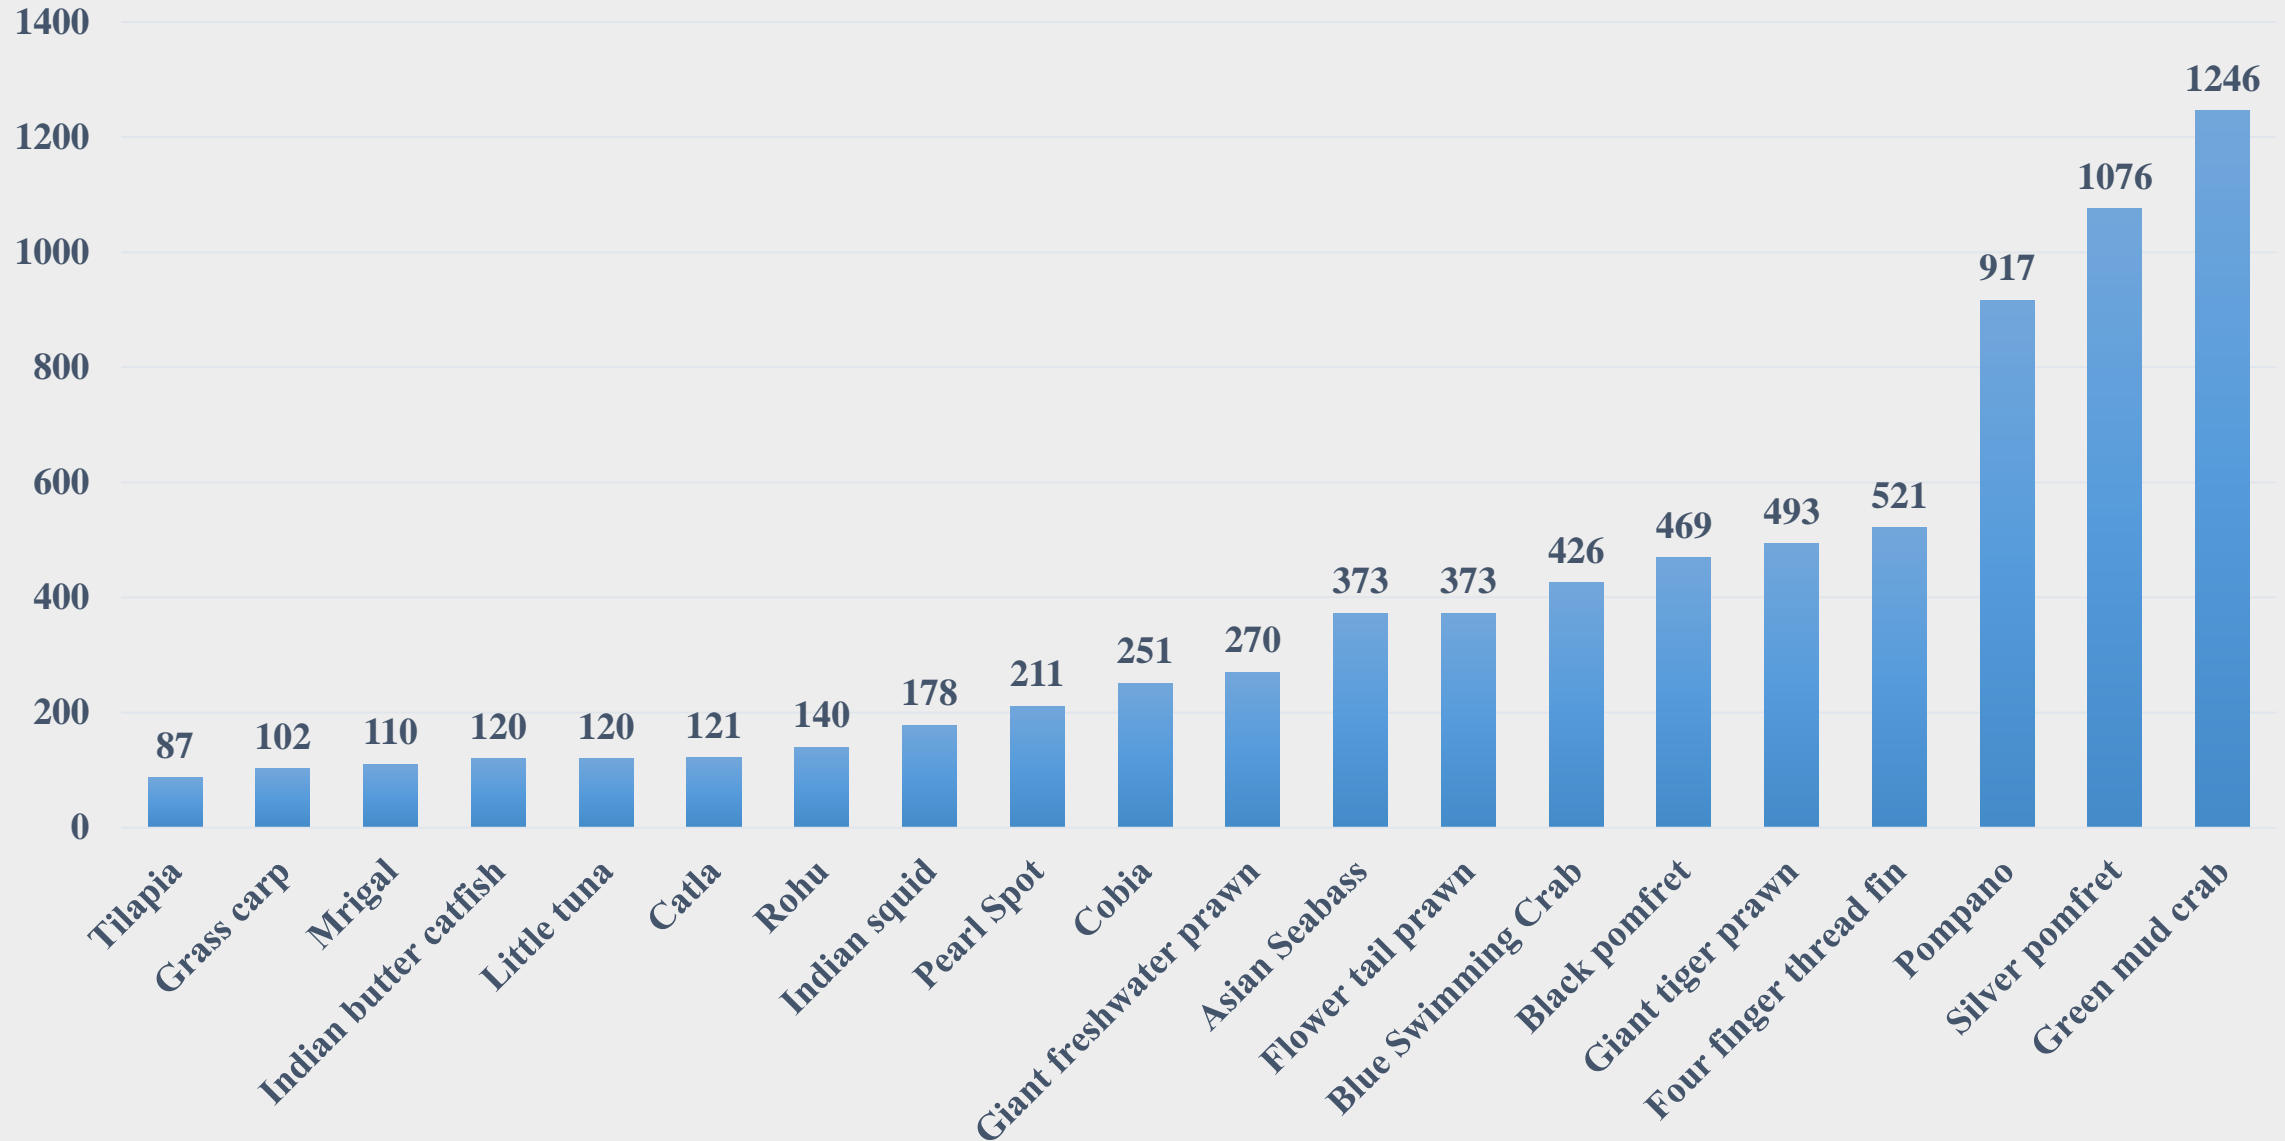

Average Retail Price (Rs. Per Kg) of Various Fish Species in Tamil Nadu

For the Period 01.12.2025 to 07.12.2025

For further details visit: <https://fmpisnfdb.in>