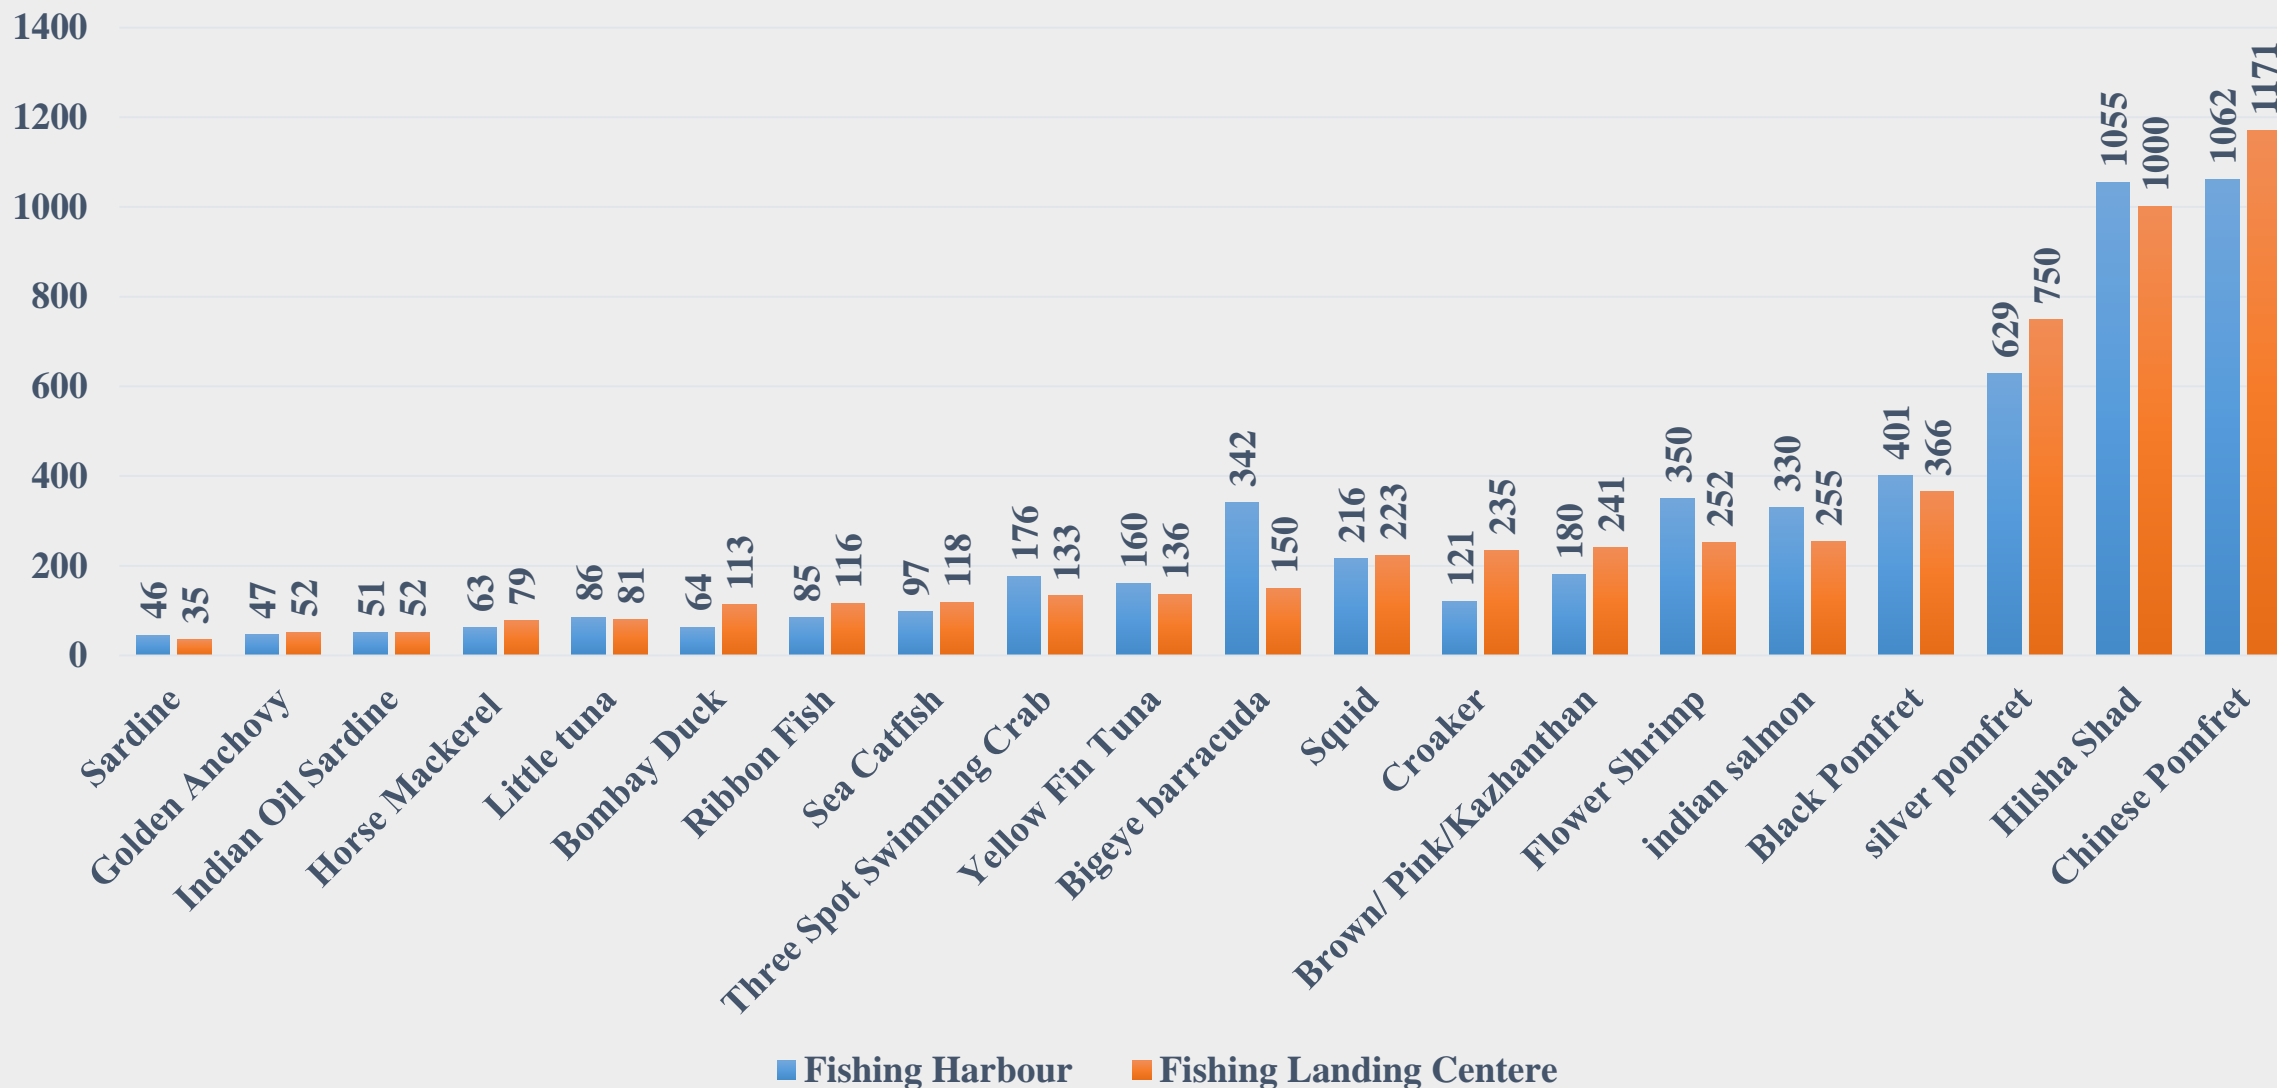

Price (Rs. per kg) Comparison of Marine Fish Species between Fish Landing Centres and Fishing Harbours across India

For the Period 01.12.2025 to 07.12.2025

Data Source: NETFISH, MPEDA