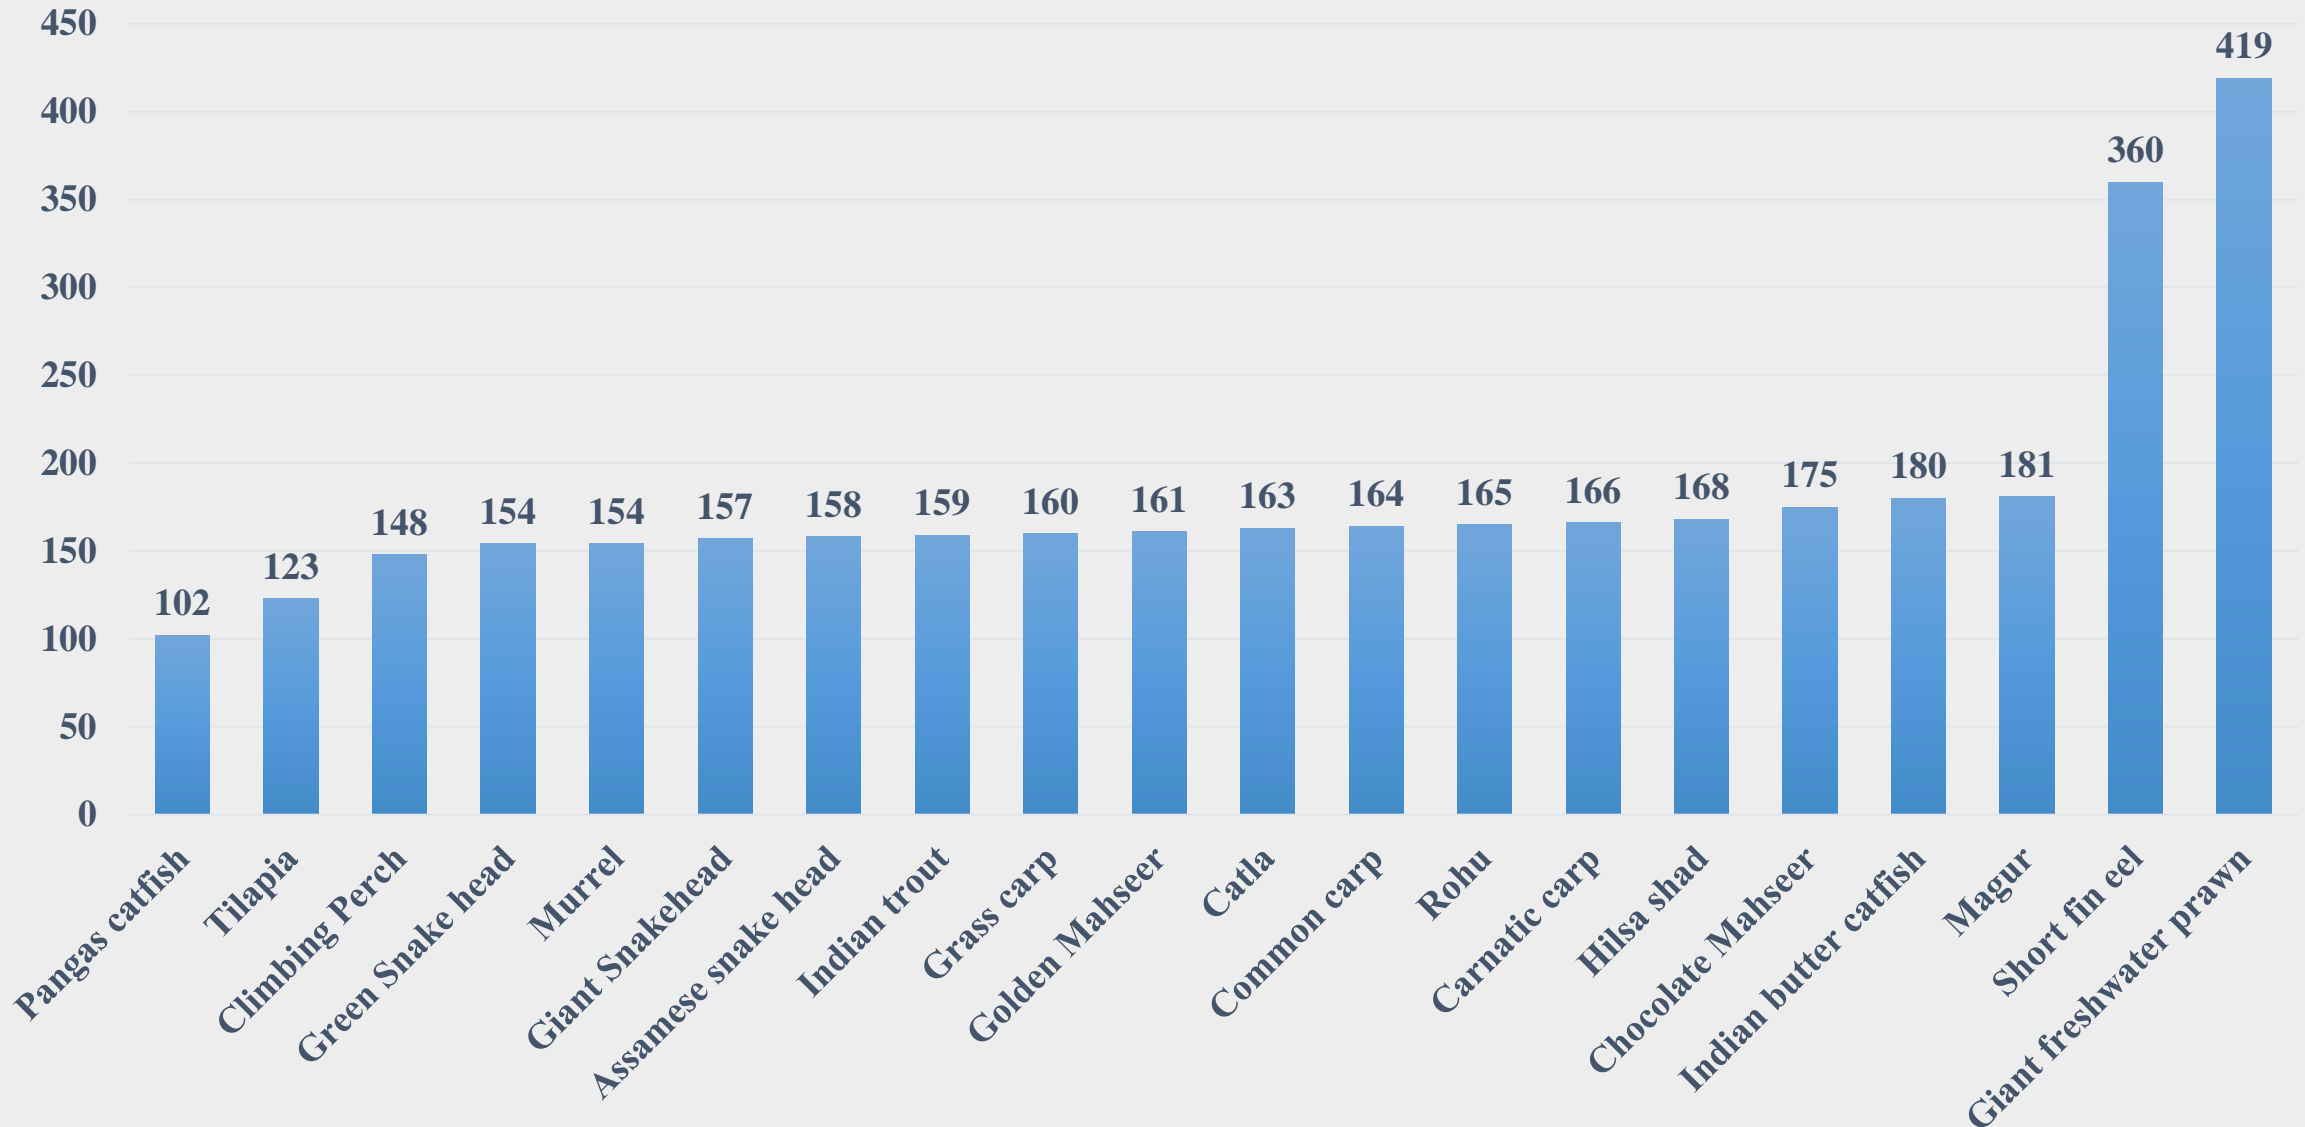

Average Retail Price (Rs. Per Kg) of Various Fish Species in Chhattisgarh

For the Period 01.12.2025 to 07.12.2025

For further details visit: <https://fmpisnfdb.in>