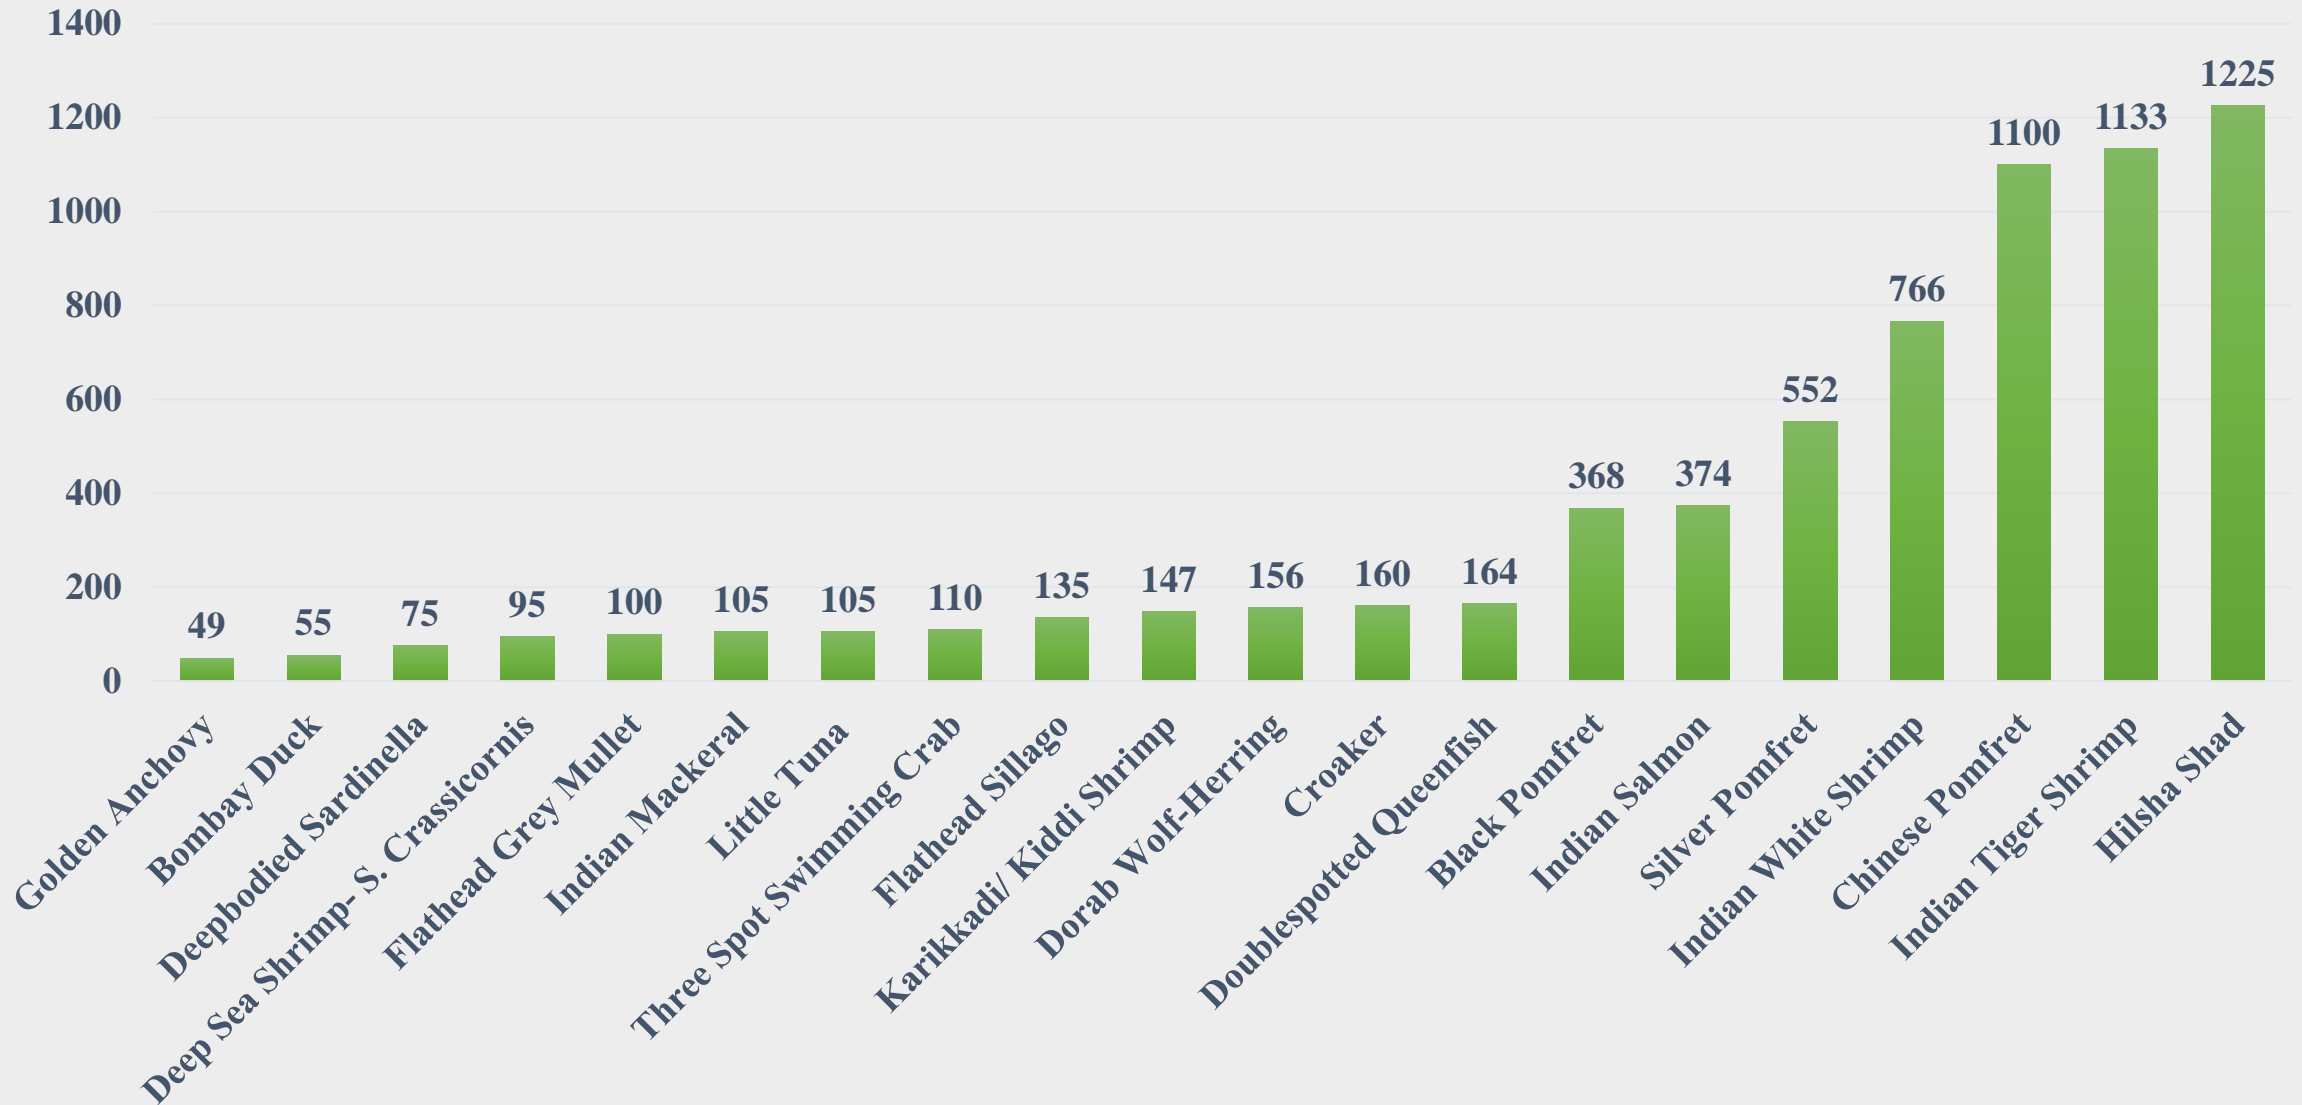

Average Price (Rs. per Kg) of Marine Species at Fishing Harbours in West Bengal

For the Period 01.12.2025 to 07.12.2025

Data Source: NETFISH, MPEDA