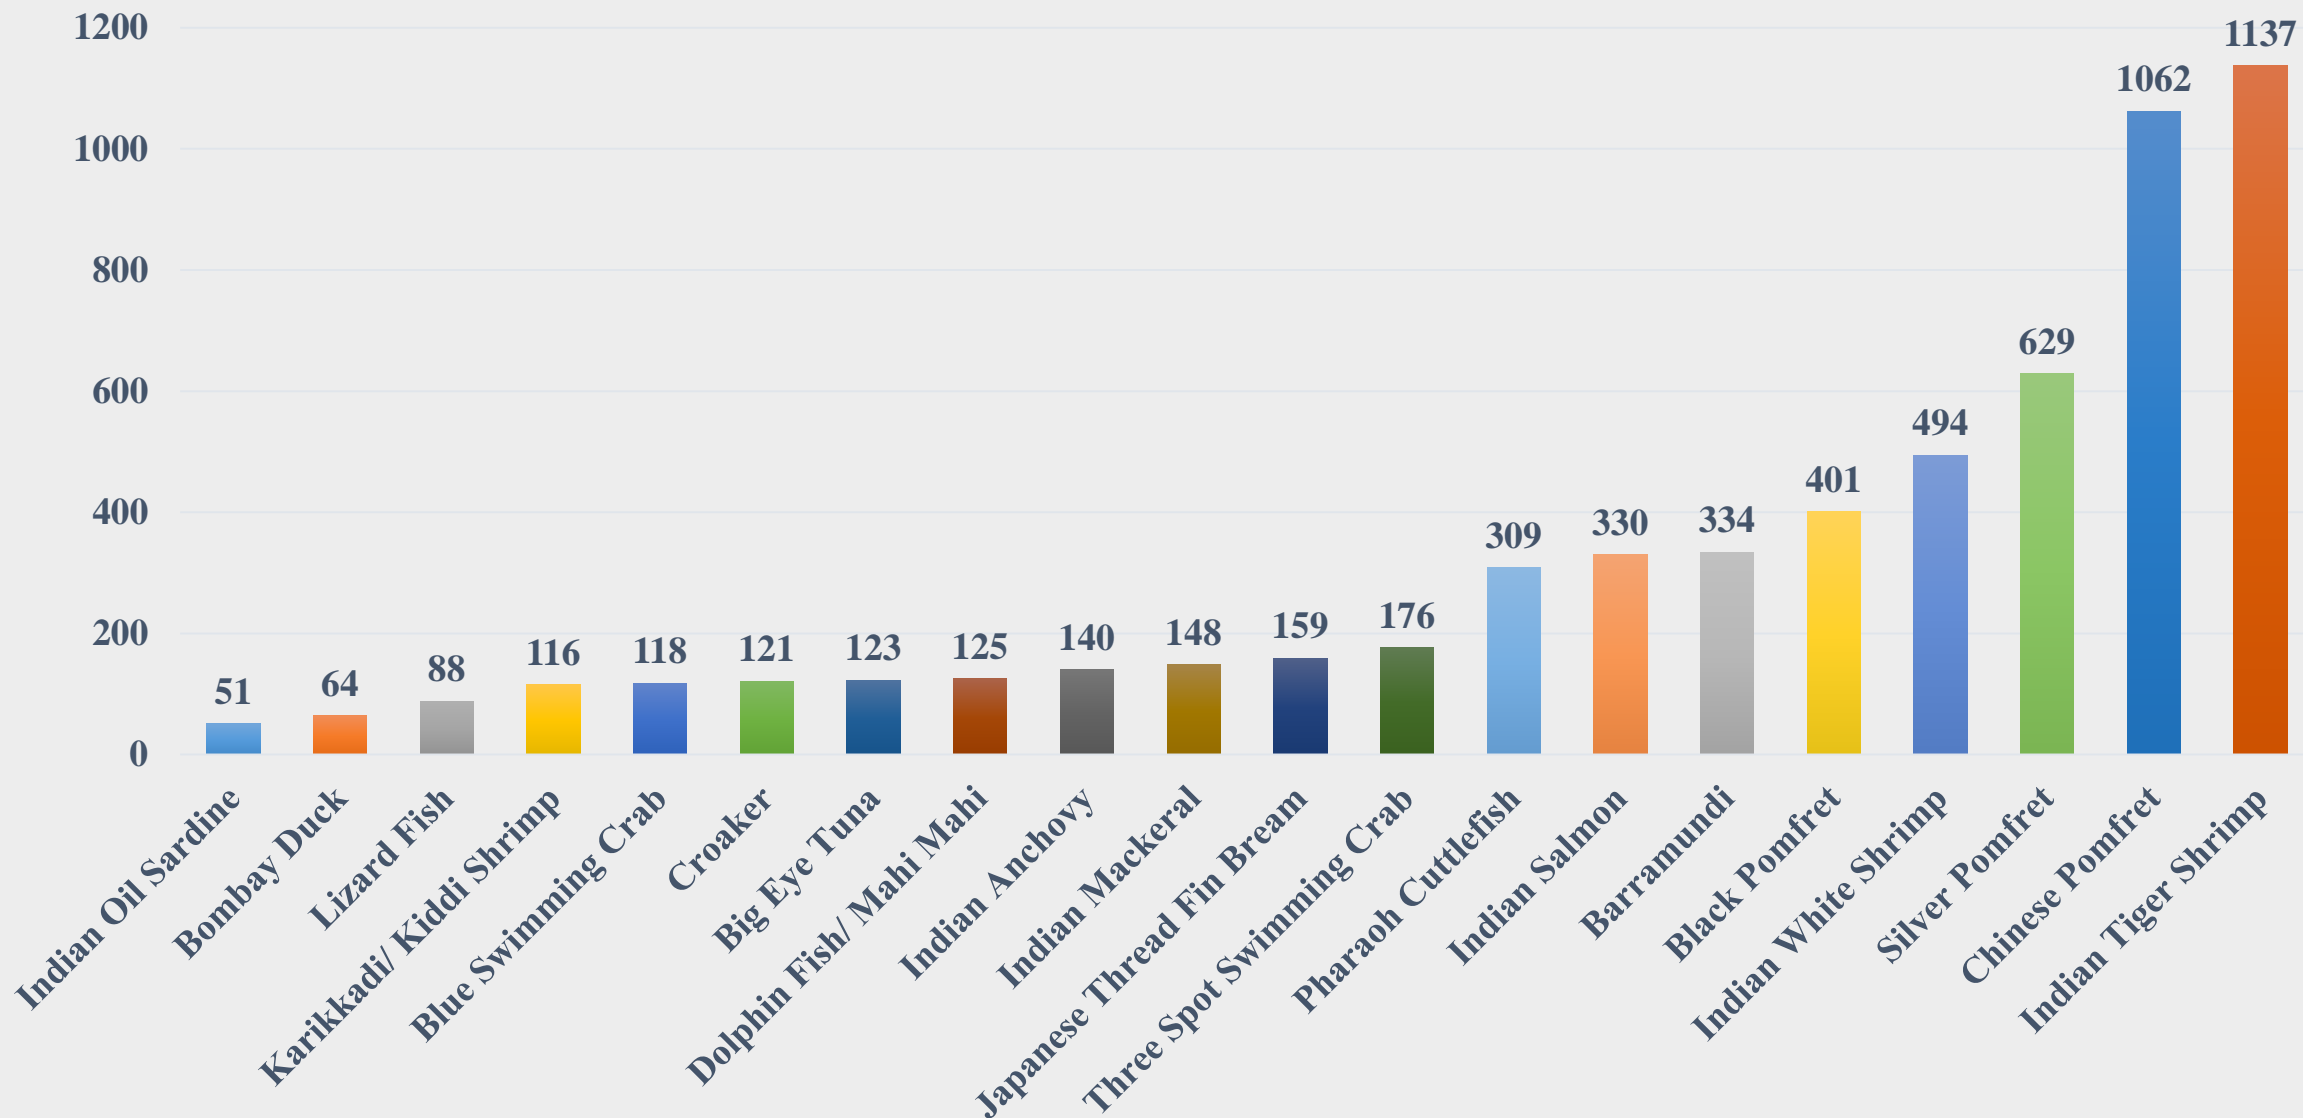

Average Price (Rs. per Kg) of Marine Fish Species across Fishing Harbours of India

For the Period 01.12.2025 to 07.12.2025

Data Source: NETFISH, MPEDA