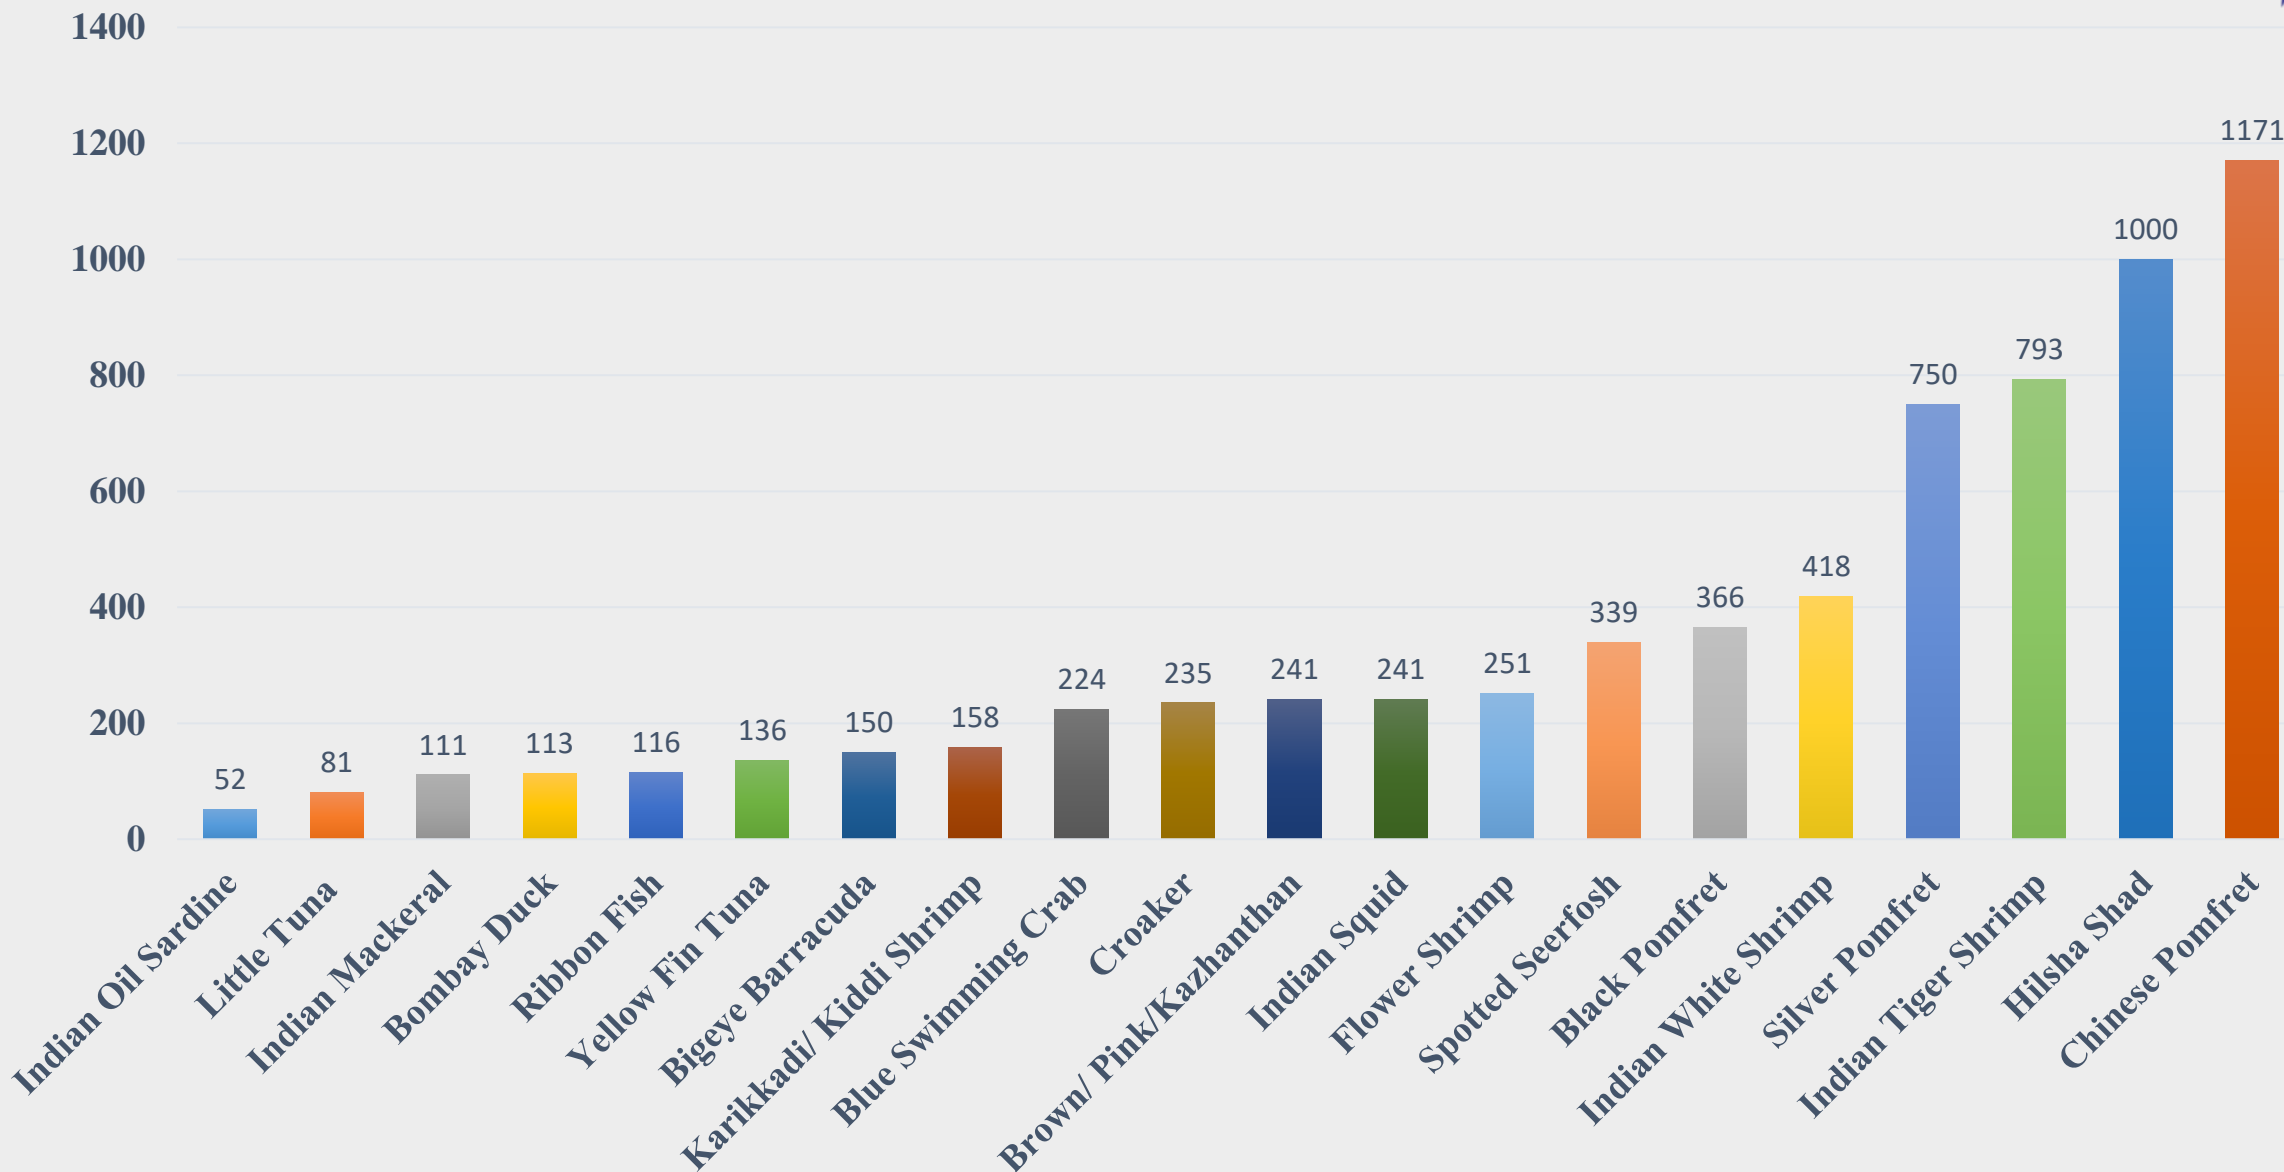

Average Price (Rs. per Kg.) of Marine Species across Fish Landing Centres of India

For the Period 01.12.2025 to 07.12.2025

Data Source: NETFISH, MPEDA