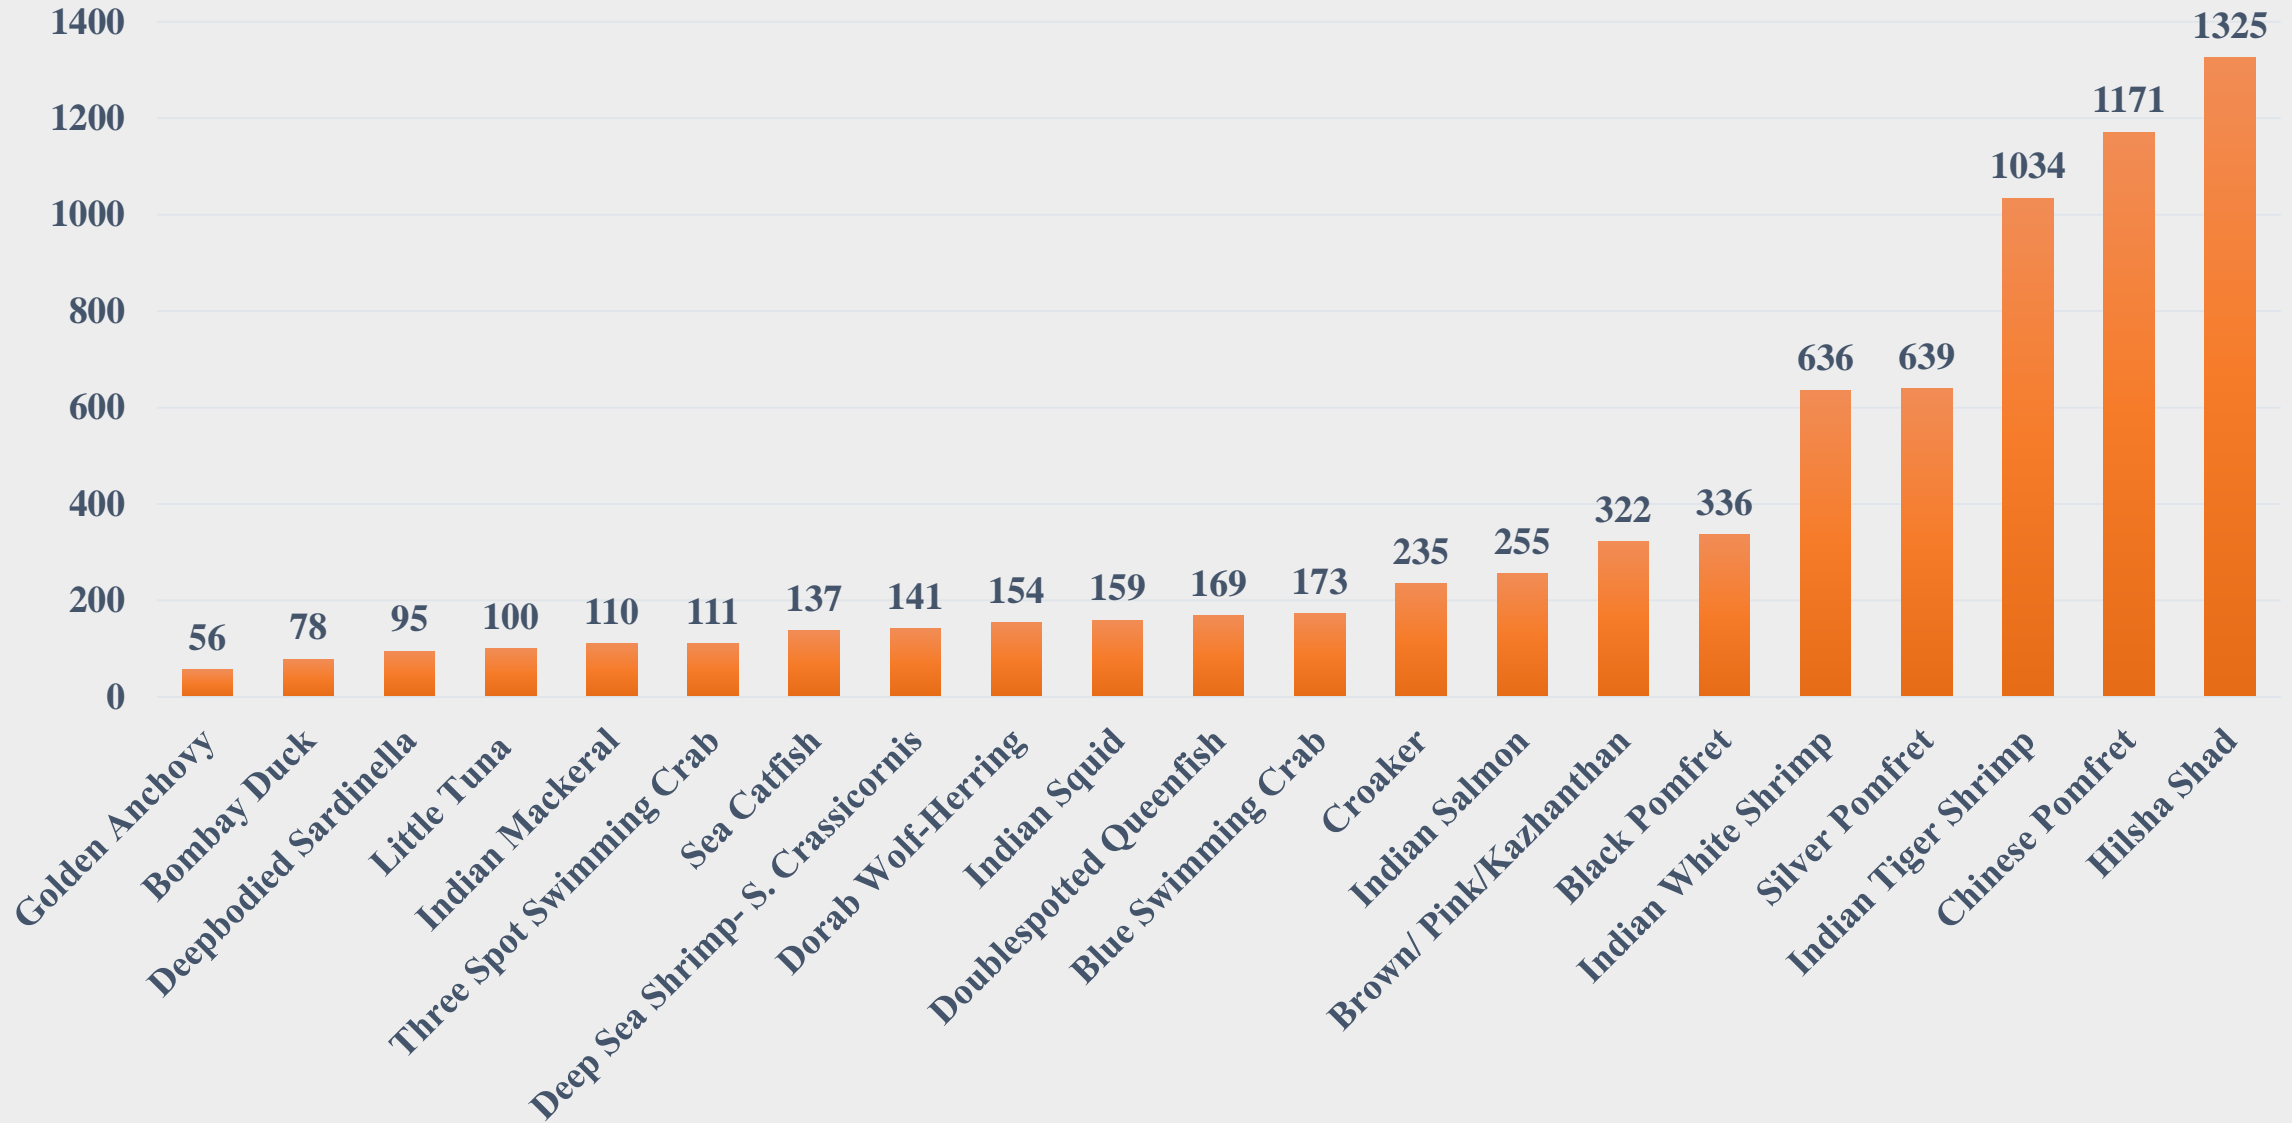

Average Price (Rs. Per Kg) of Marine Species at Fish Landing Centres in West Bengal

For the Period 01.12.2025 to 07.12.2025

Data Source: NETFISH, MPEDA