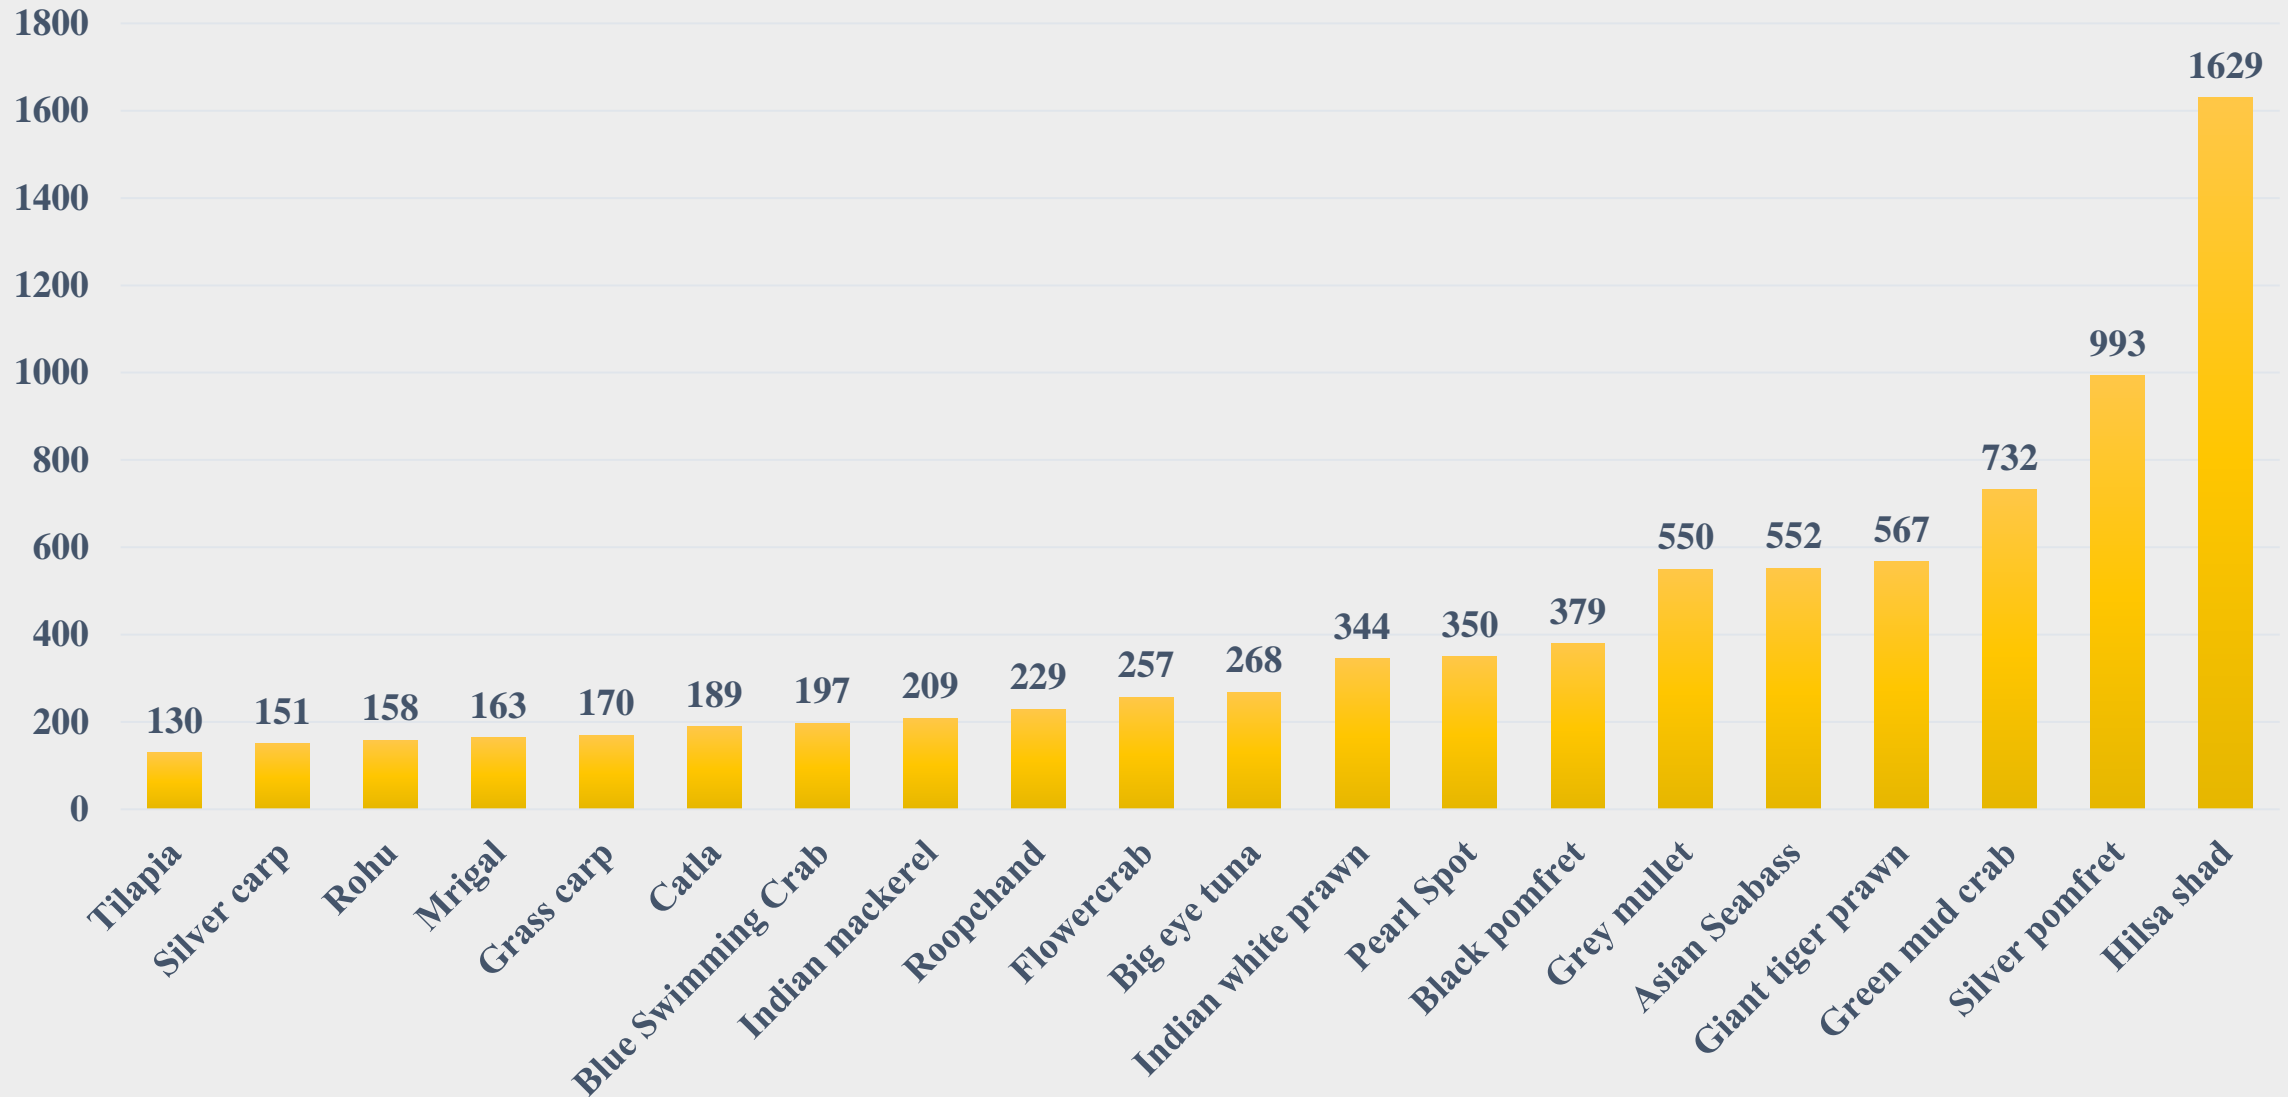

Average Wholesale Price (Rs. Per Kg) of Various Fish Species in Odisha

For the Period 01.12.2025 to 07.12.2025

For further details visit: <https://fmpisnfdb.in>