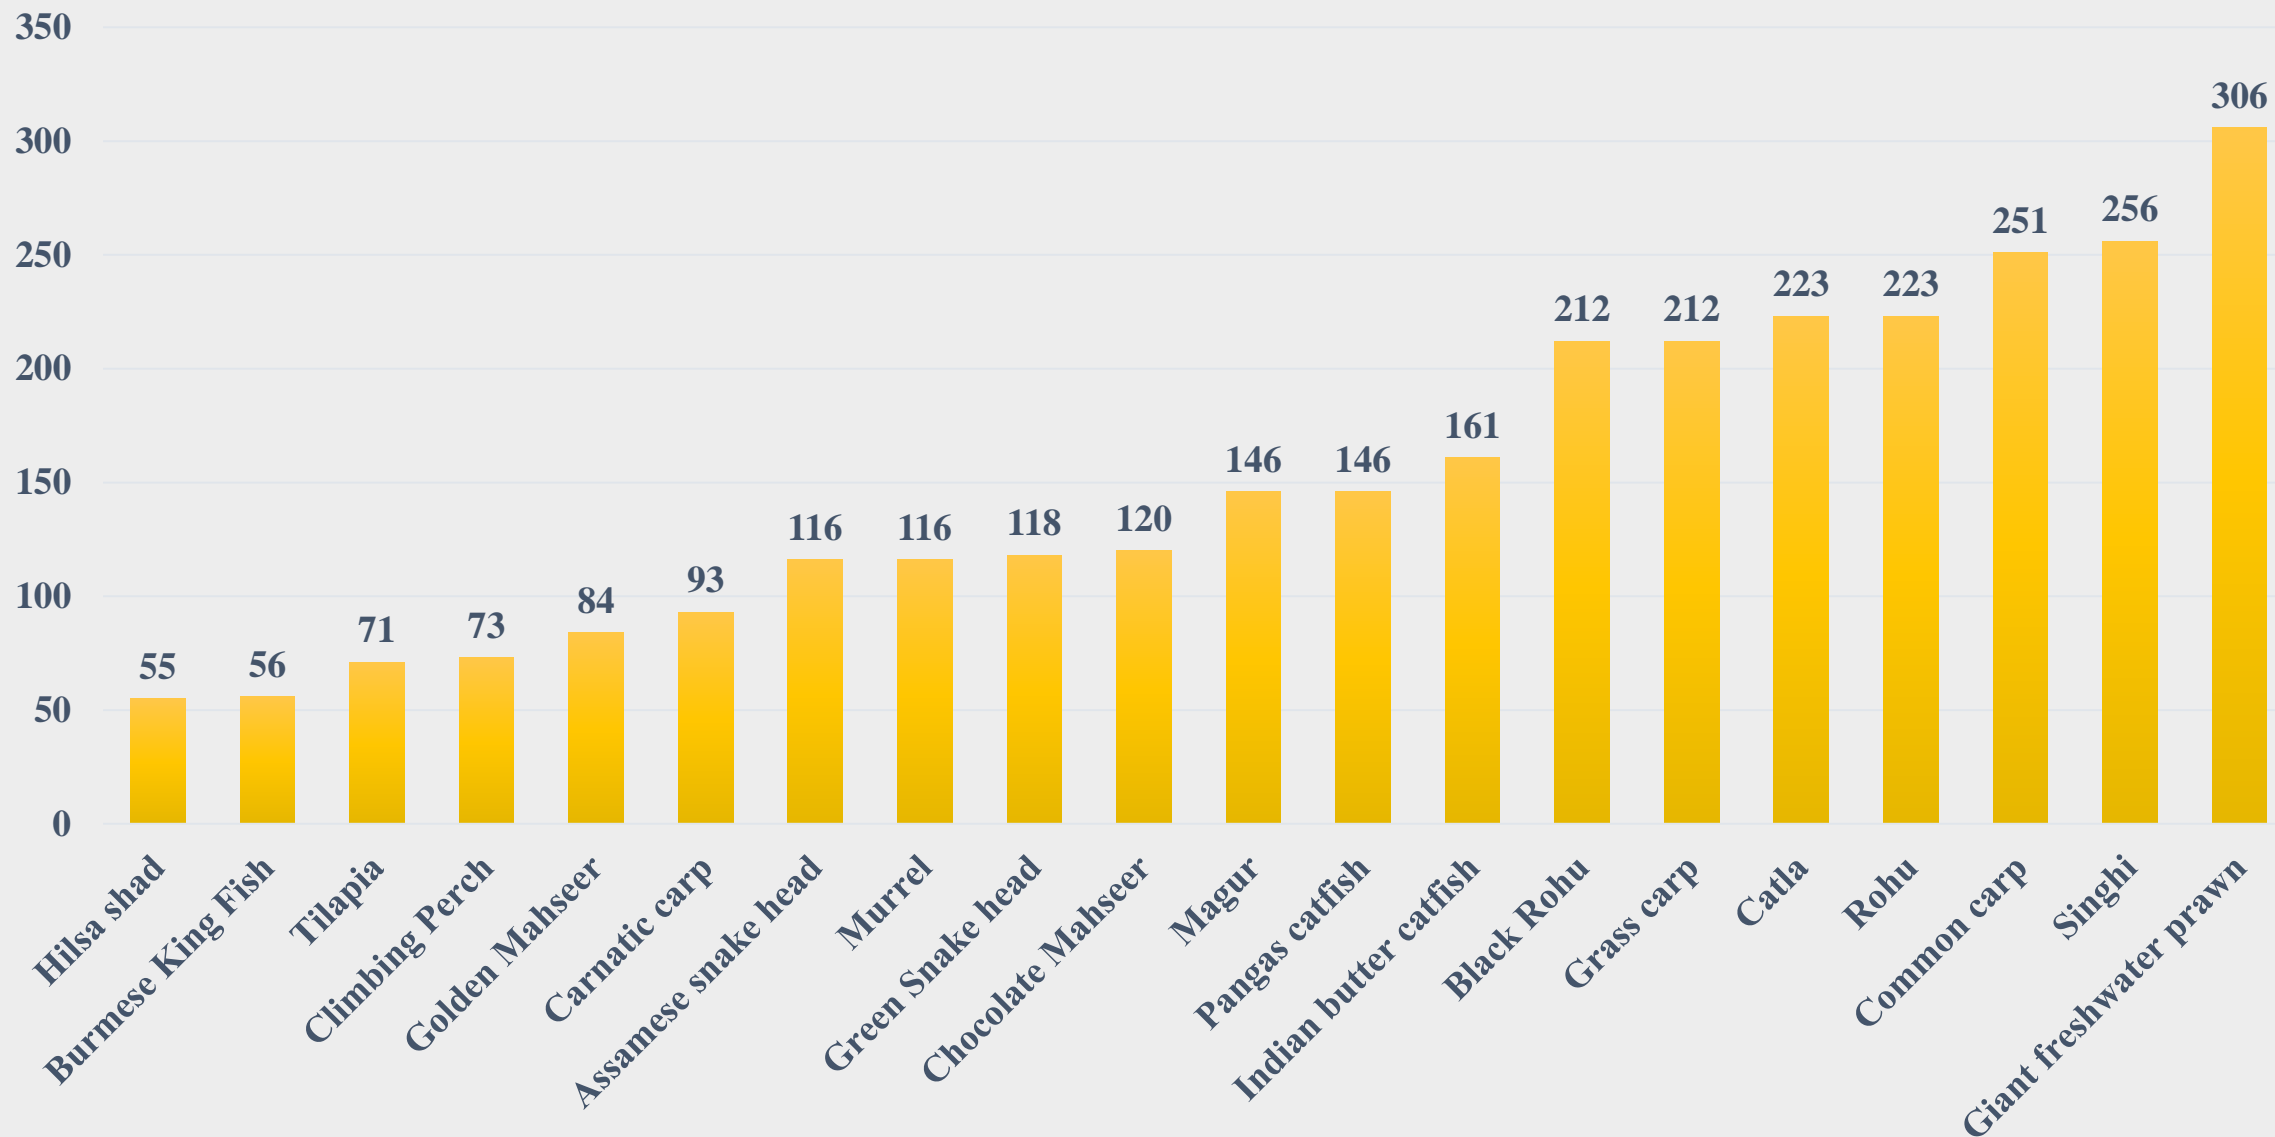

Average Wholesale Price (Rs. Per Kg) of Various Fish Species in Bihar

For the Period 01.12.2025 to 07.12.2025

For further details visit: <https://fmpisnfdb.in>