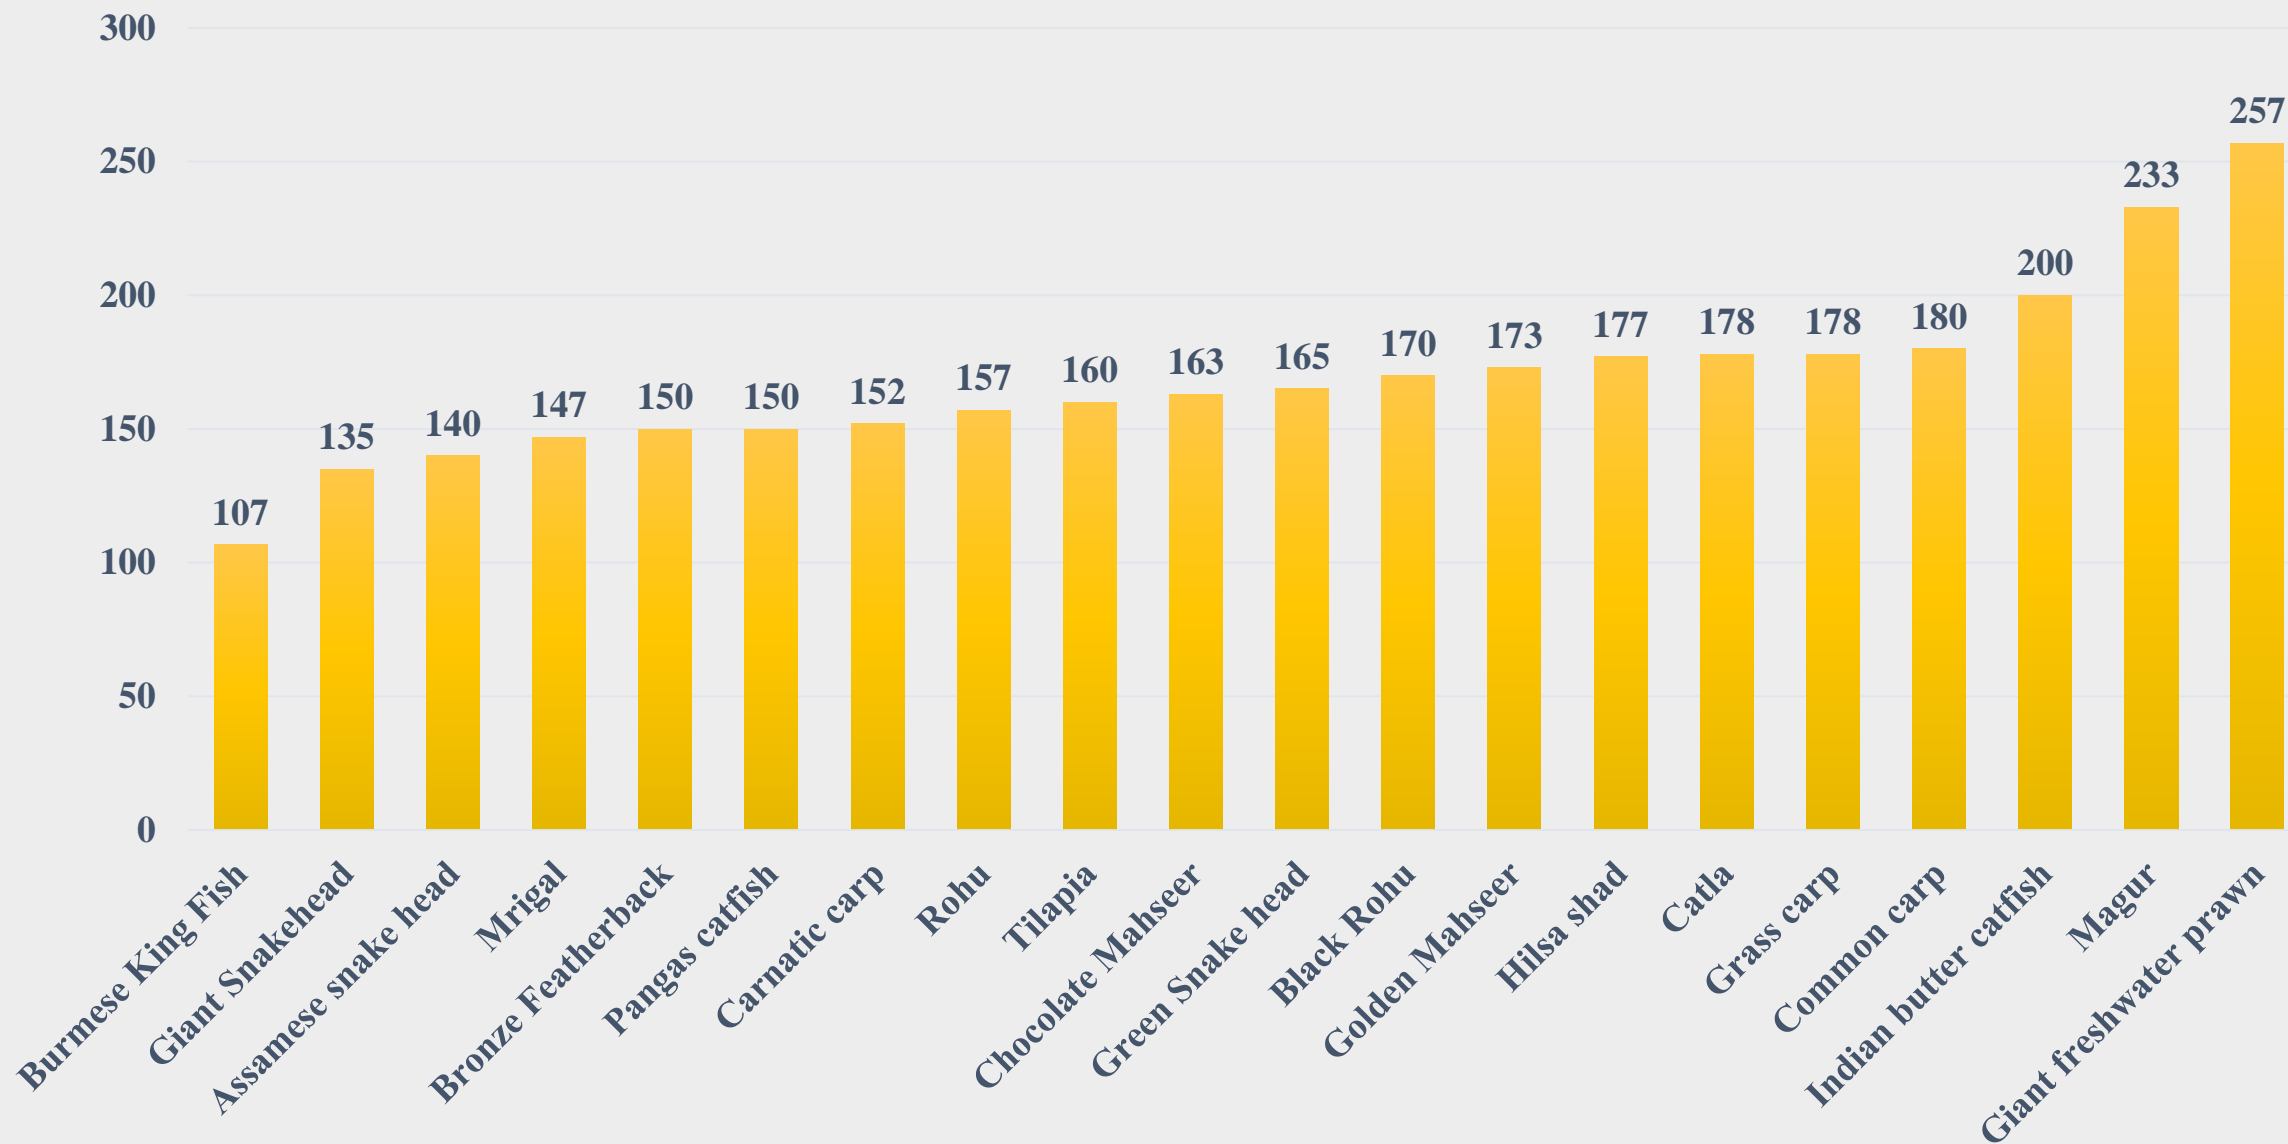

Average Wholesale Price (Rs. Per Kg) of Various Fish Species in Chhattisgarh

For the Period 01.12.2025 to 07.12.2025

For further details visit: <https://fmpisnfdb.in>