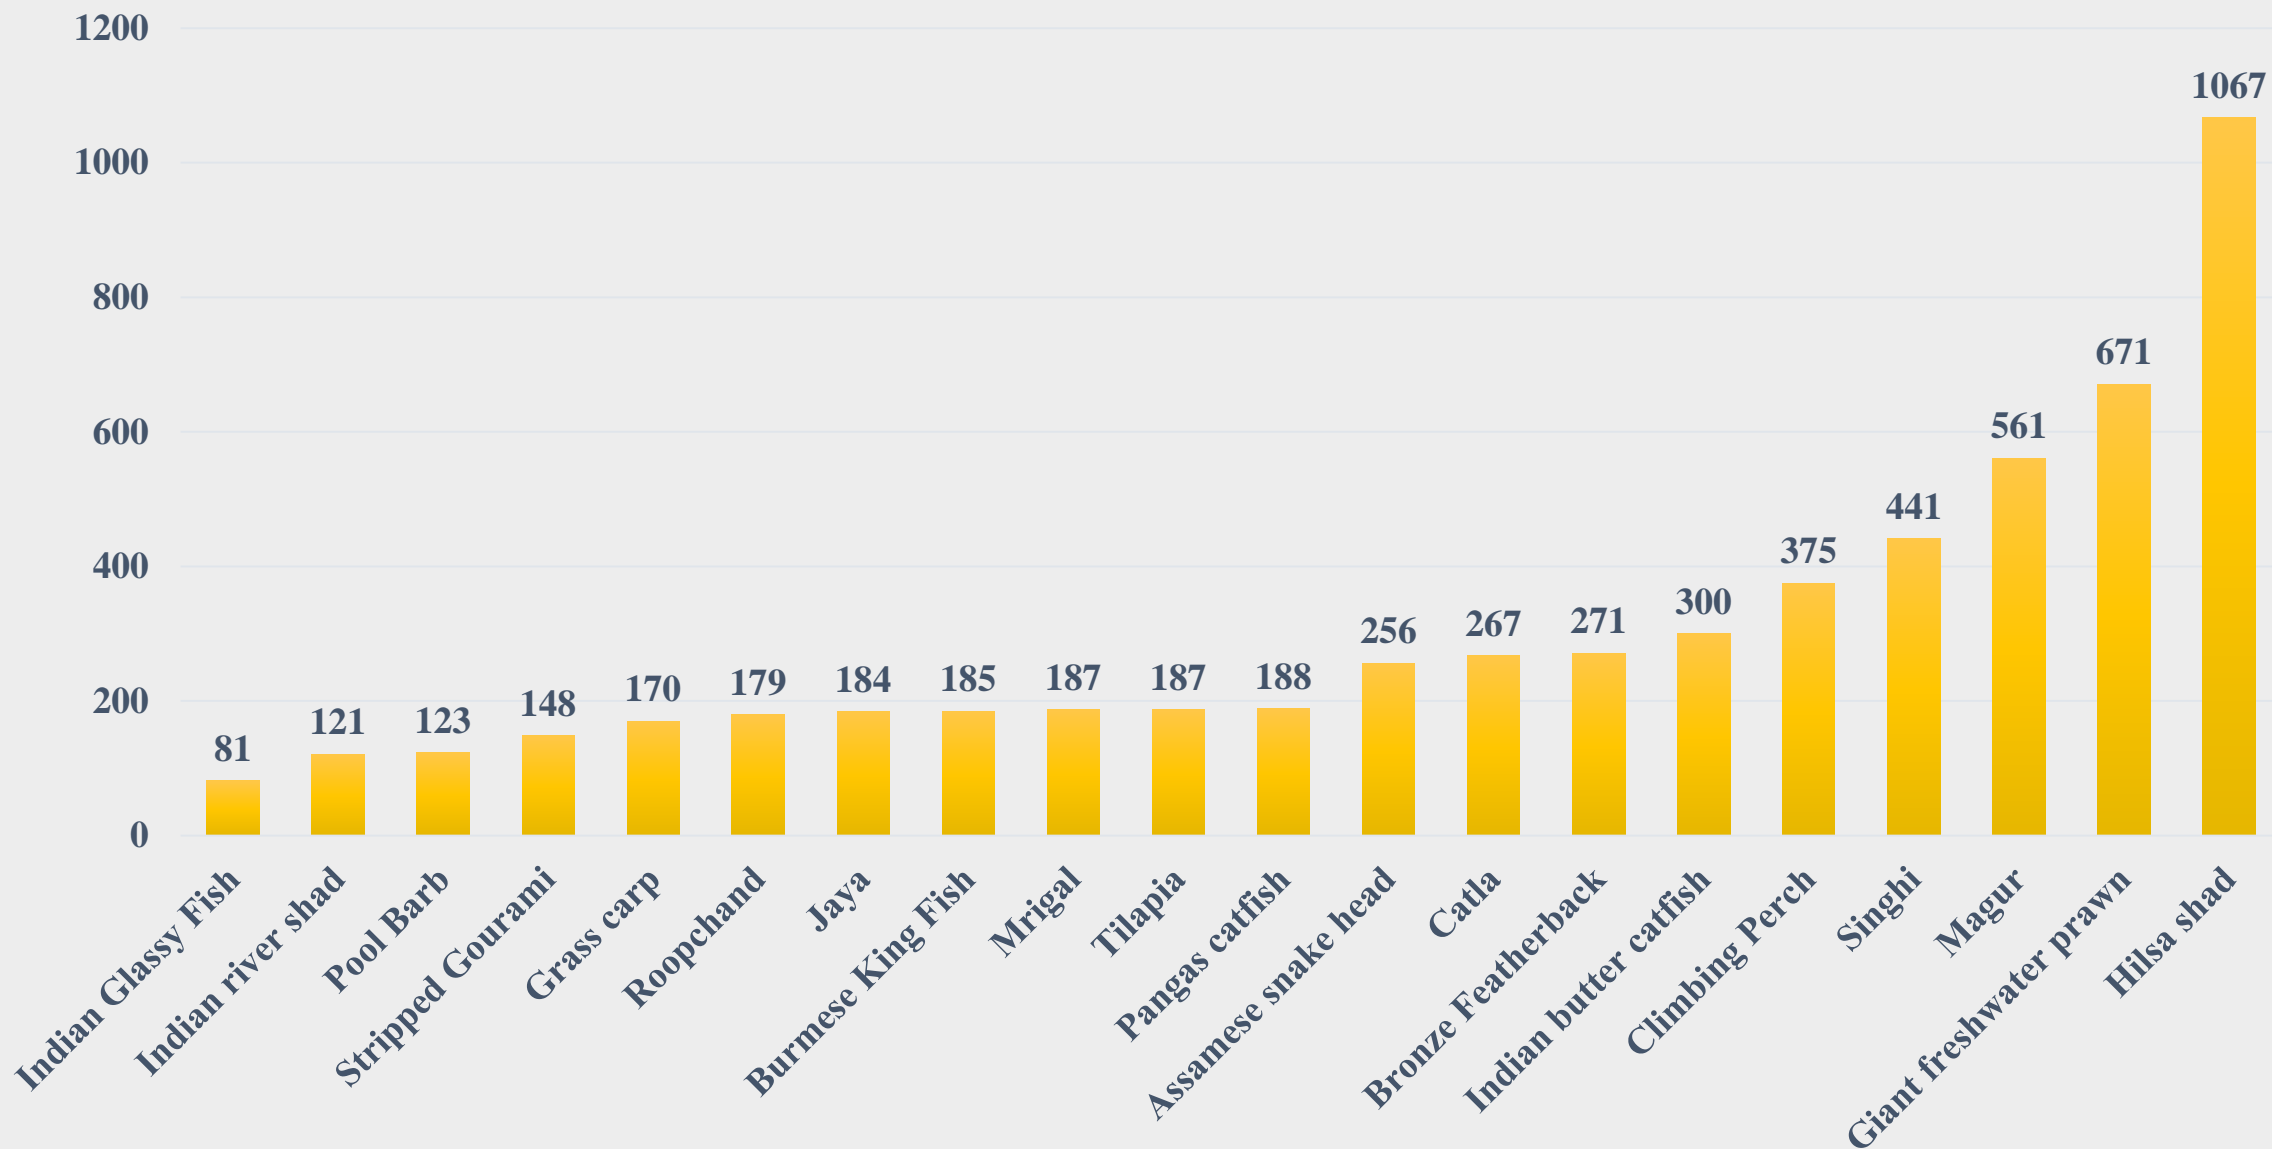

Average Wholesale Price (Rs. Per Kg) of Various Fish Species in Tripura

For the Period 01.12.2025 to 07.12.2025

For further details visit: <https://fmpisnfdb.in>