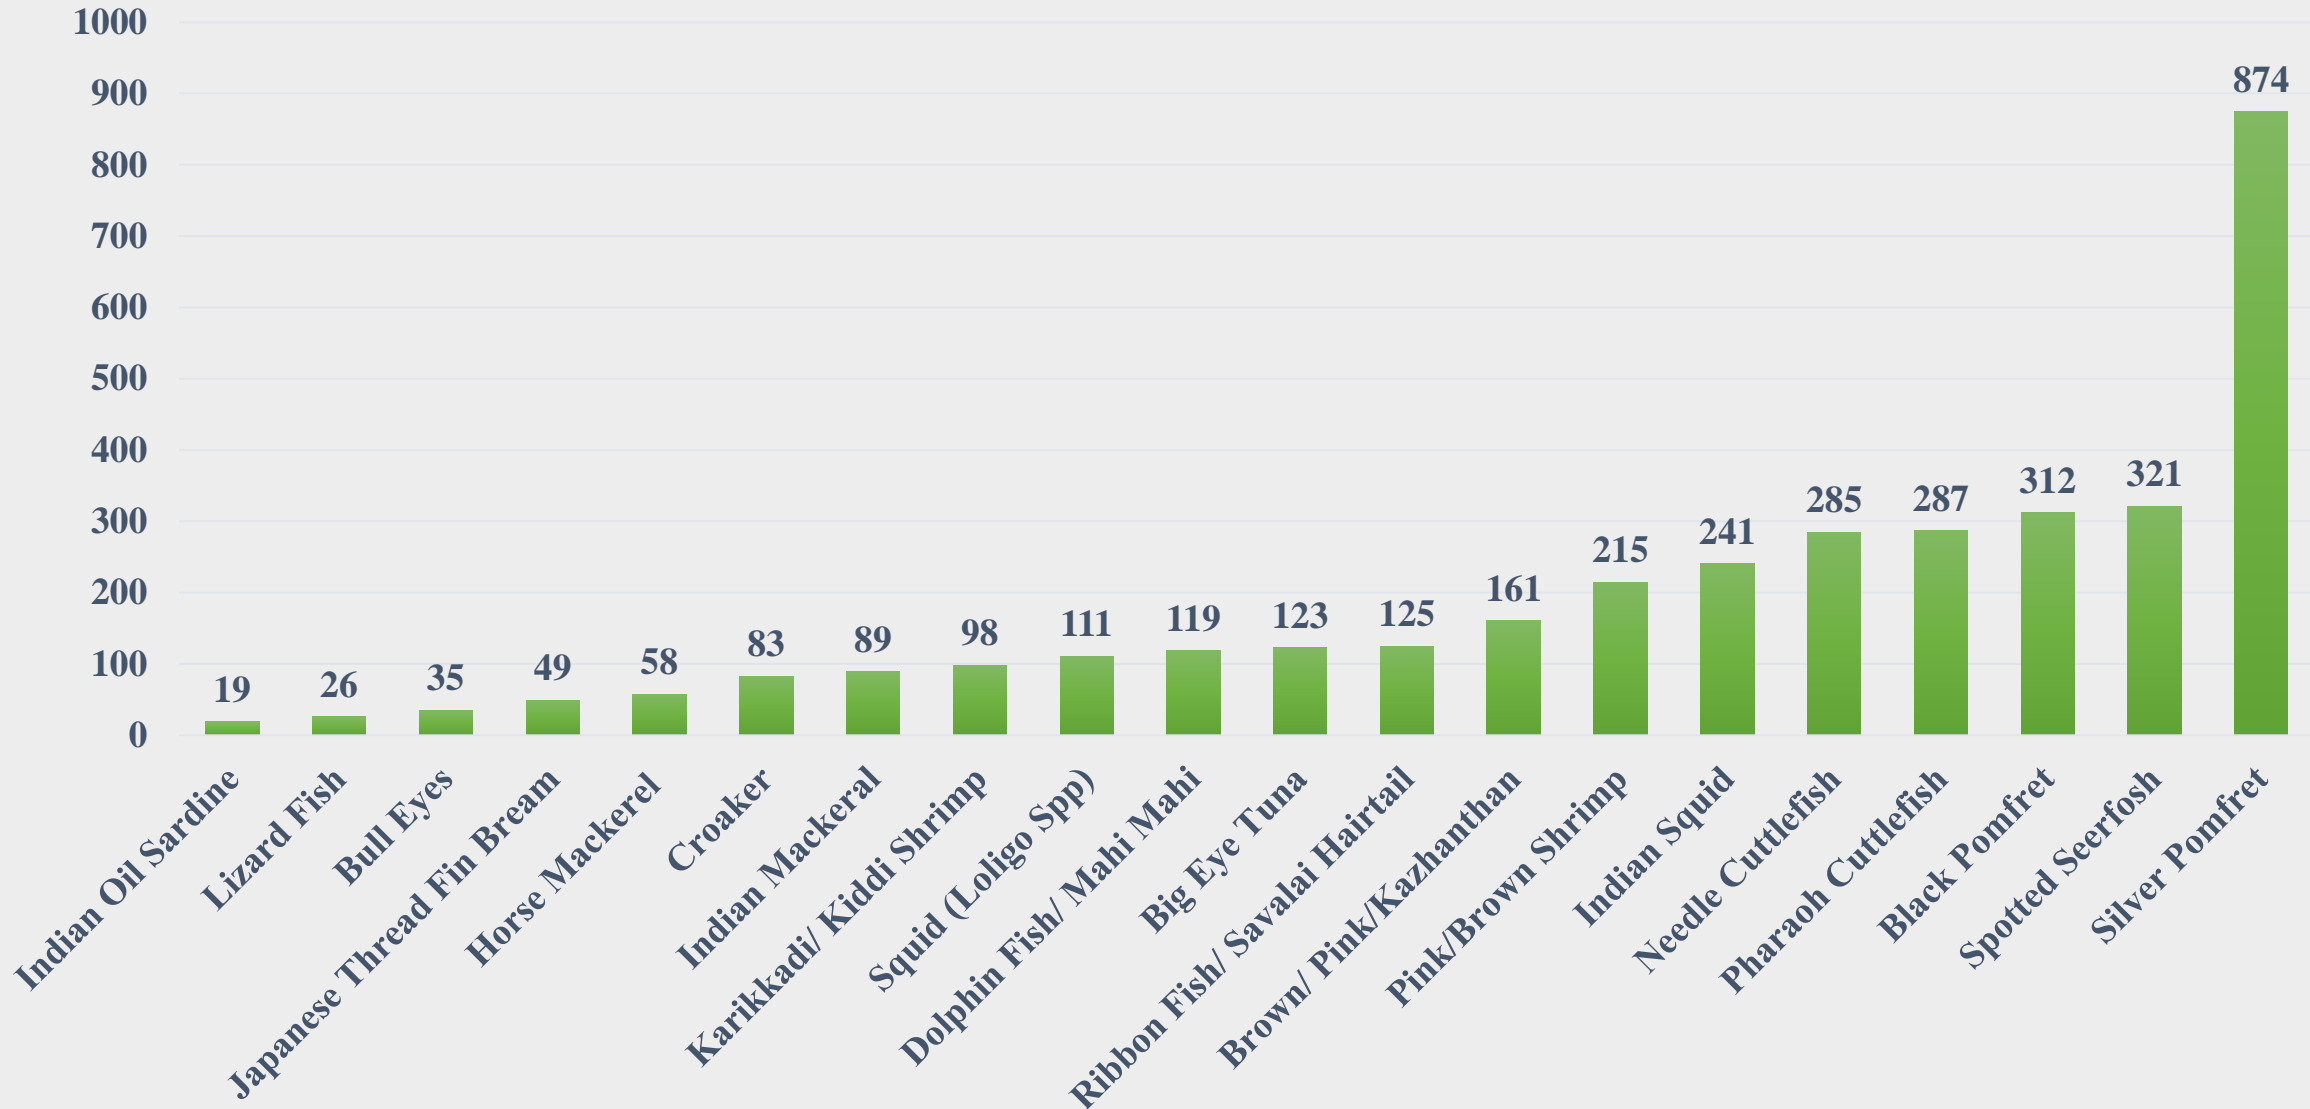

Average Price (Rs. per Kg) of Marine Species at Fishing Harbours in Gujarat

For the Period 01.12.2025 to 07.12.2025

Data Source: NETFISH, MPEDA