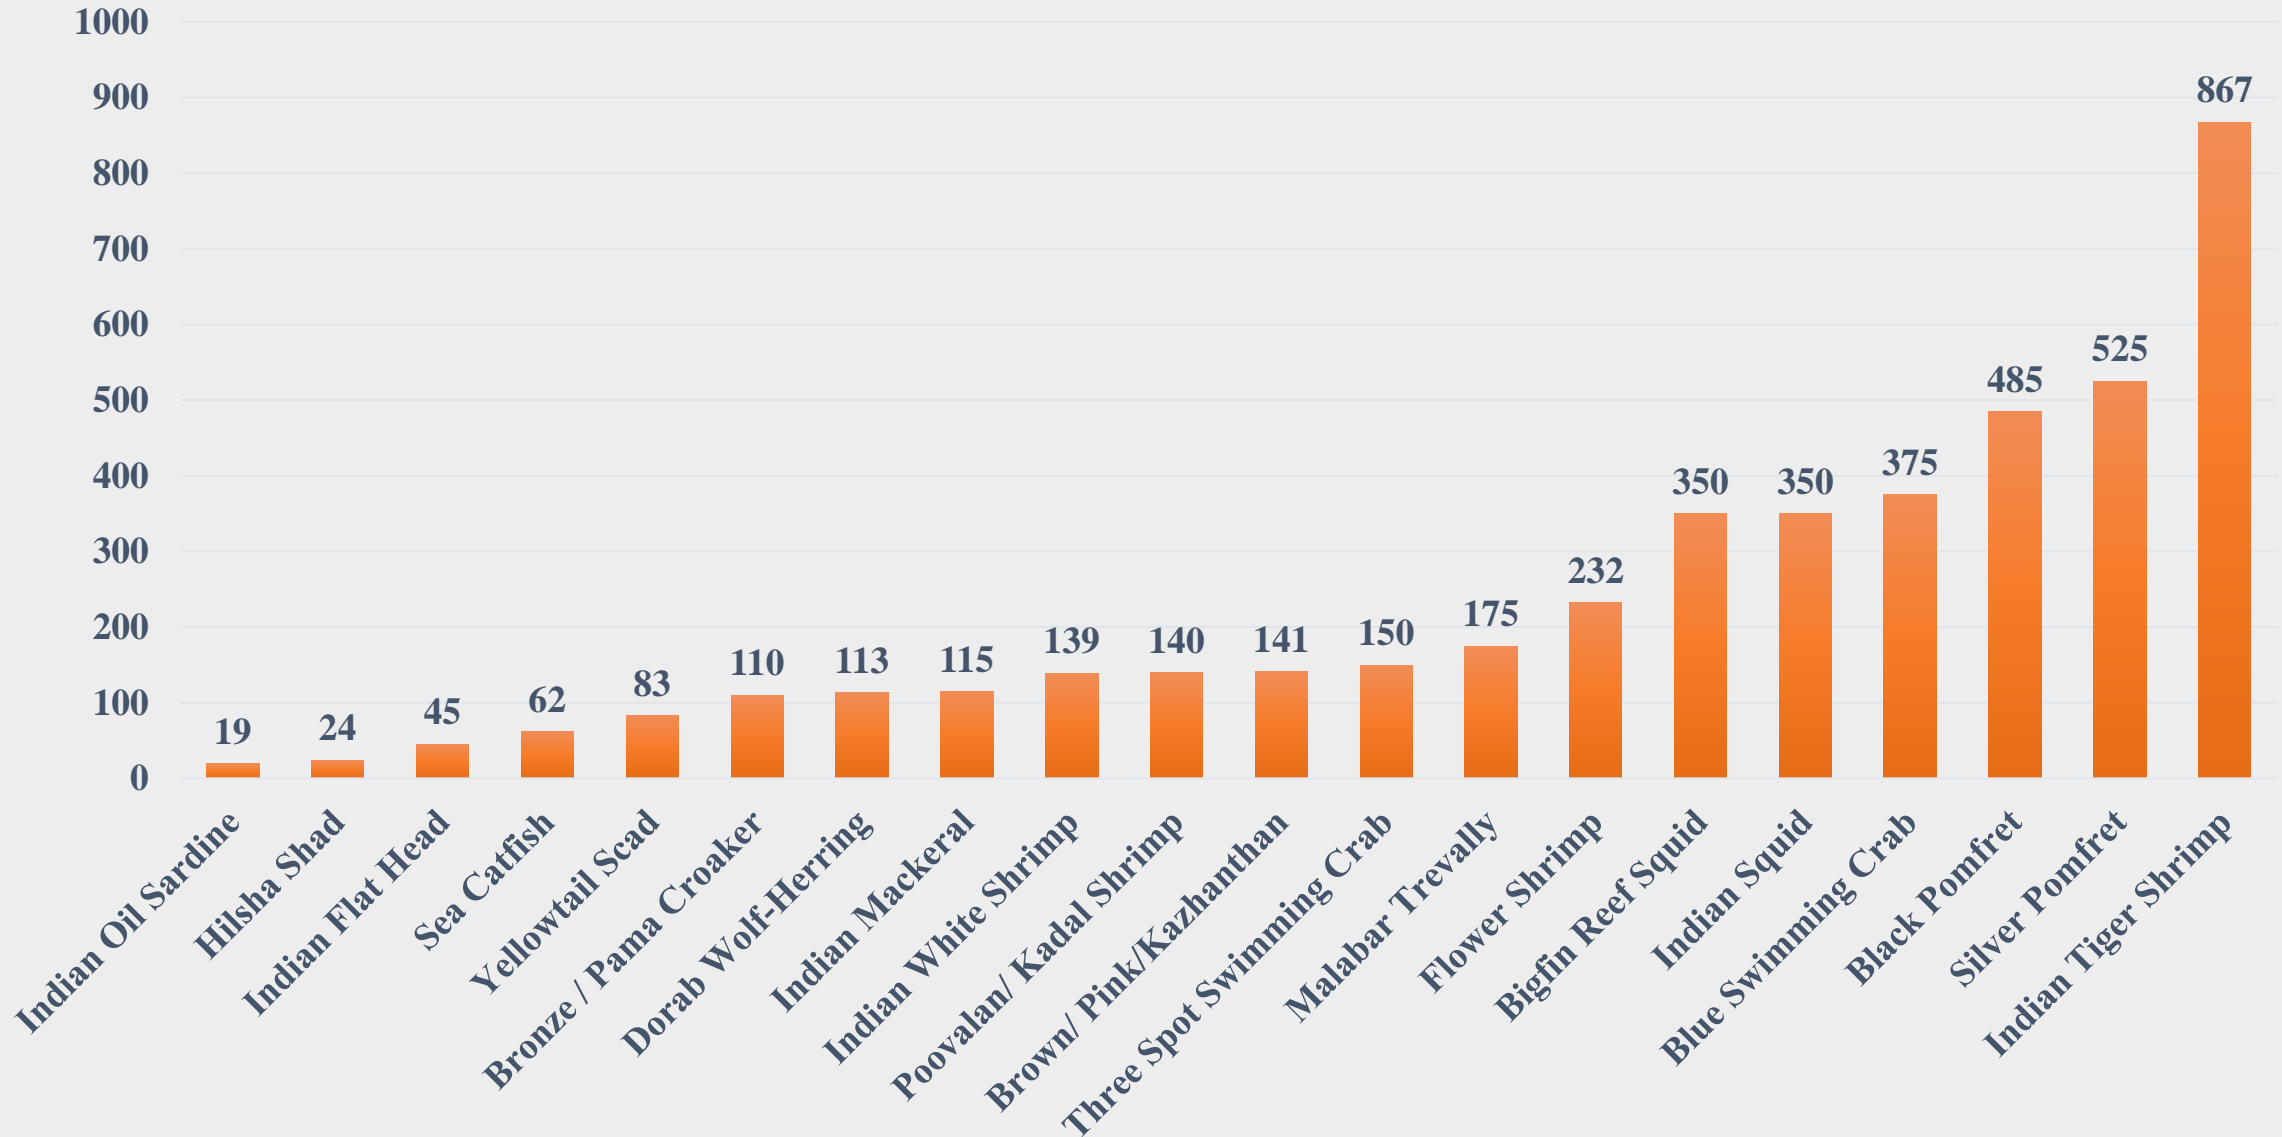

Average Price (Rs. Per Kg) of Marine Species at Fish Landing Centres in Tamil Nadu

For the Period 01.12.2025 to 07.12.2025

Data Source: NETFISH, MPEDA