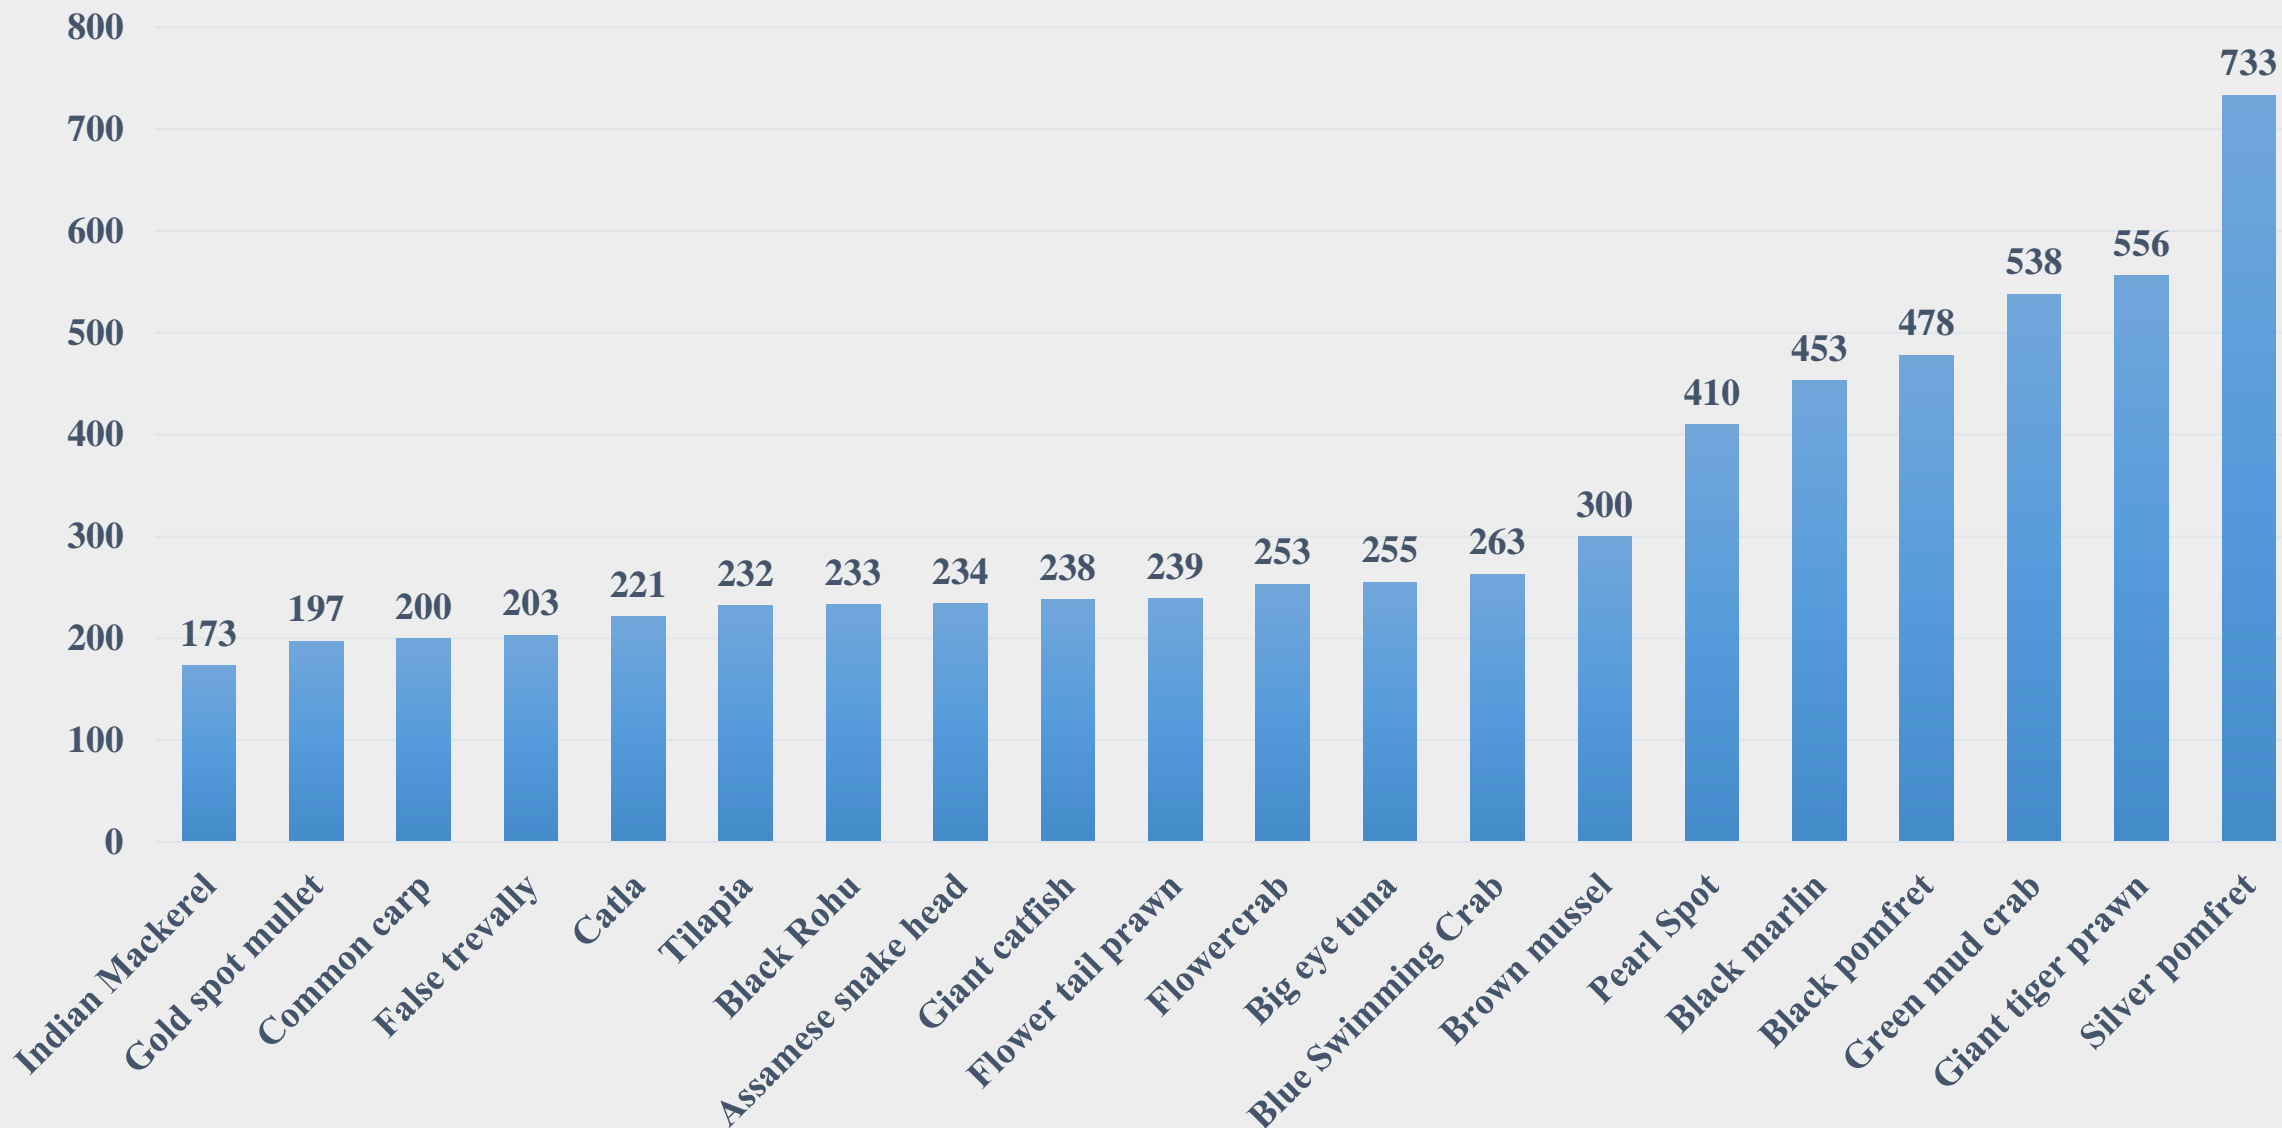

Average Retail Price (Rs. Per Kg) of Various Fish Species in Kerala

For the Period 01.12.2025 to 07.12.2025

For further details visit: <https://fmpisnfdb.in>