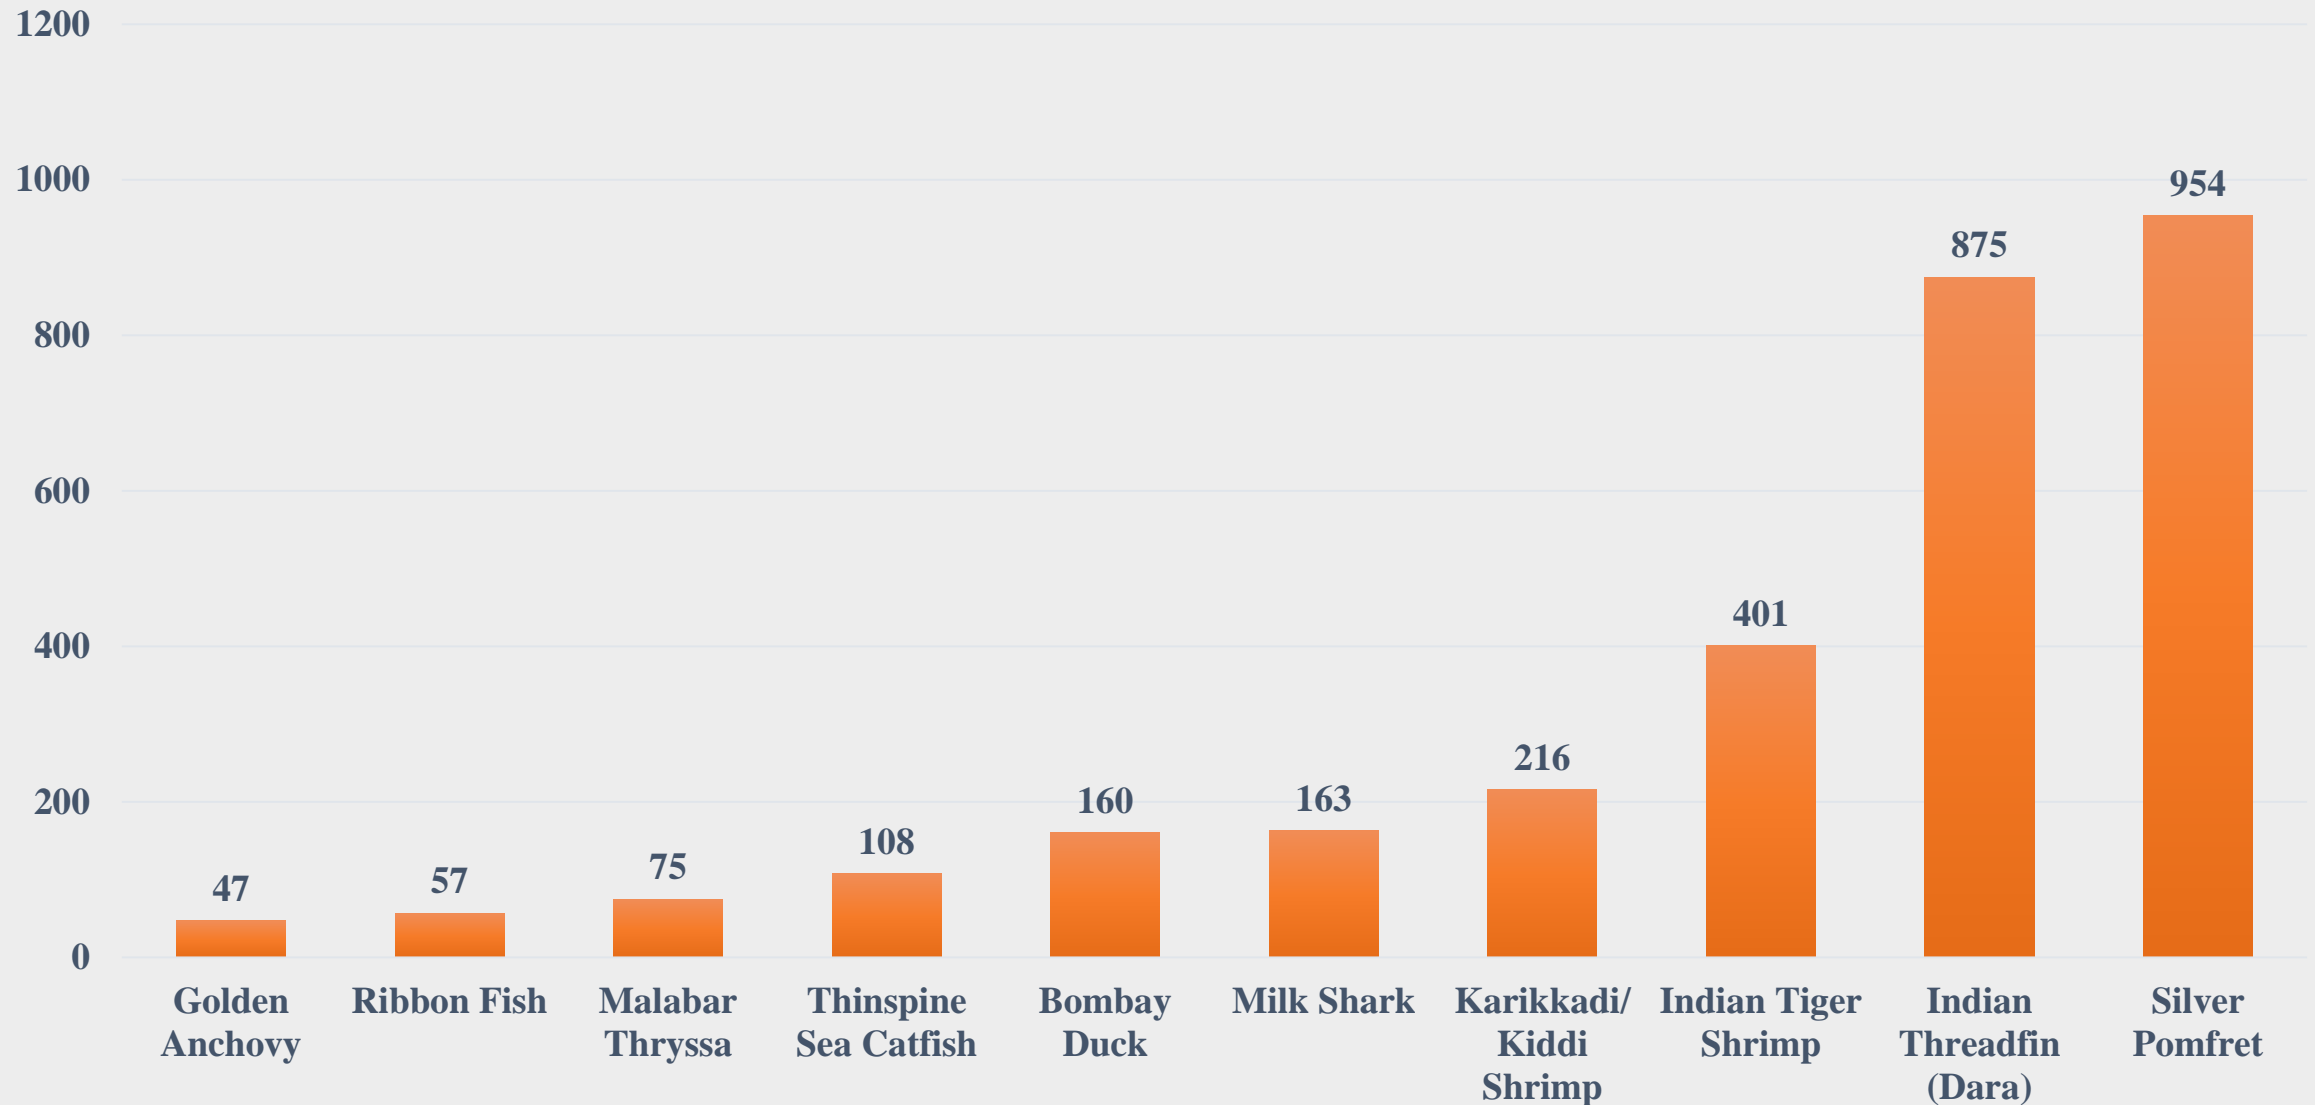

Average Price (Rs. Per Kg) of Marine Species at Fish Landing Centres in Maharashtra

For the Period 01.12.2025 to 07.12.2025

Data Source: NETFISH, MPEDA