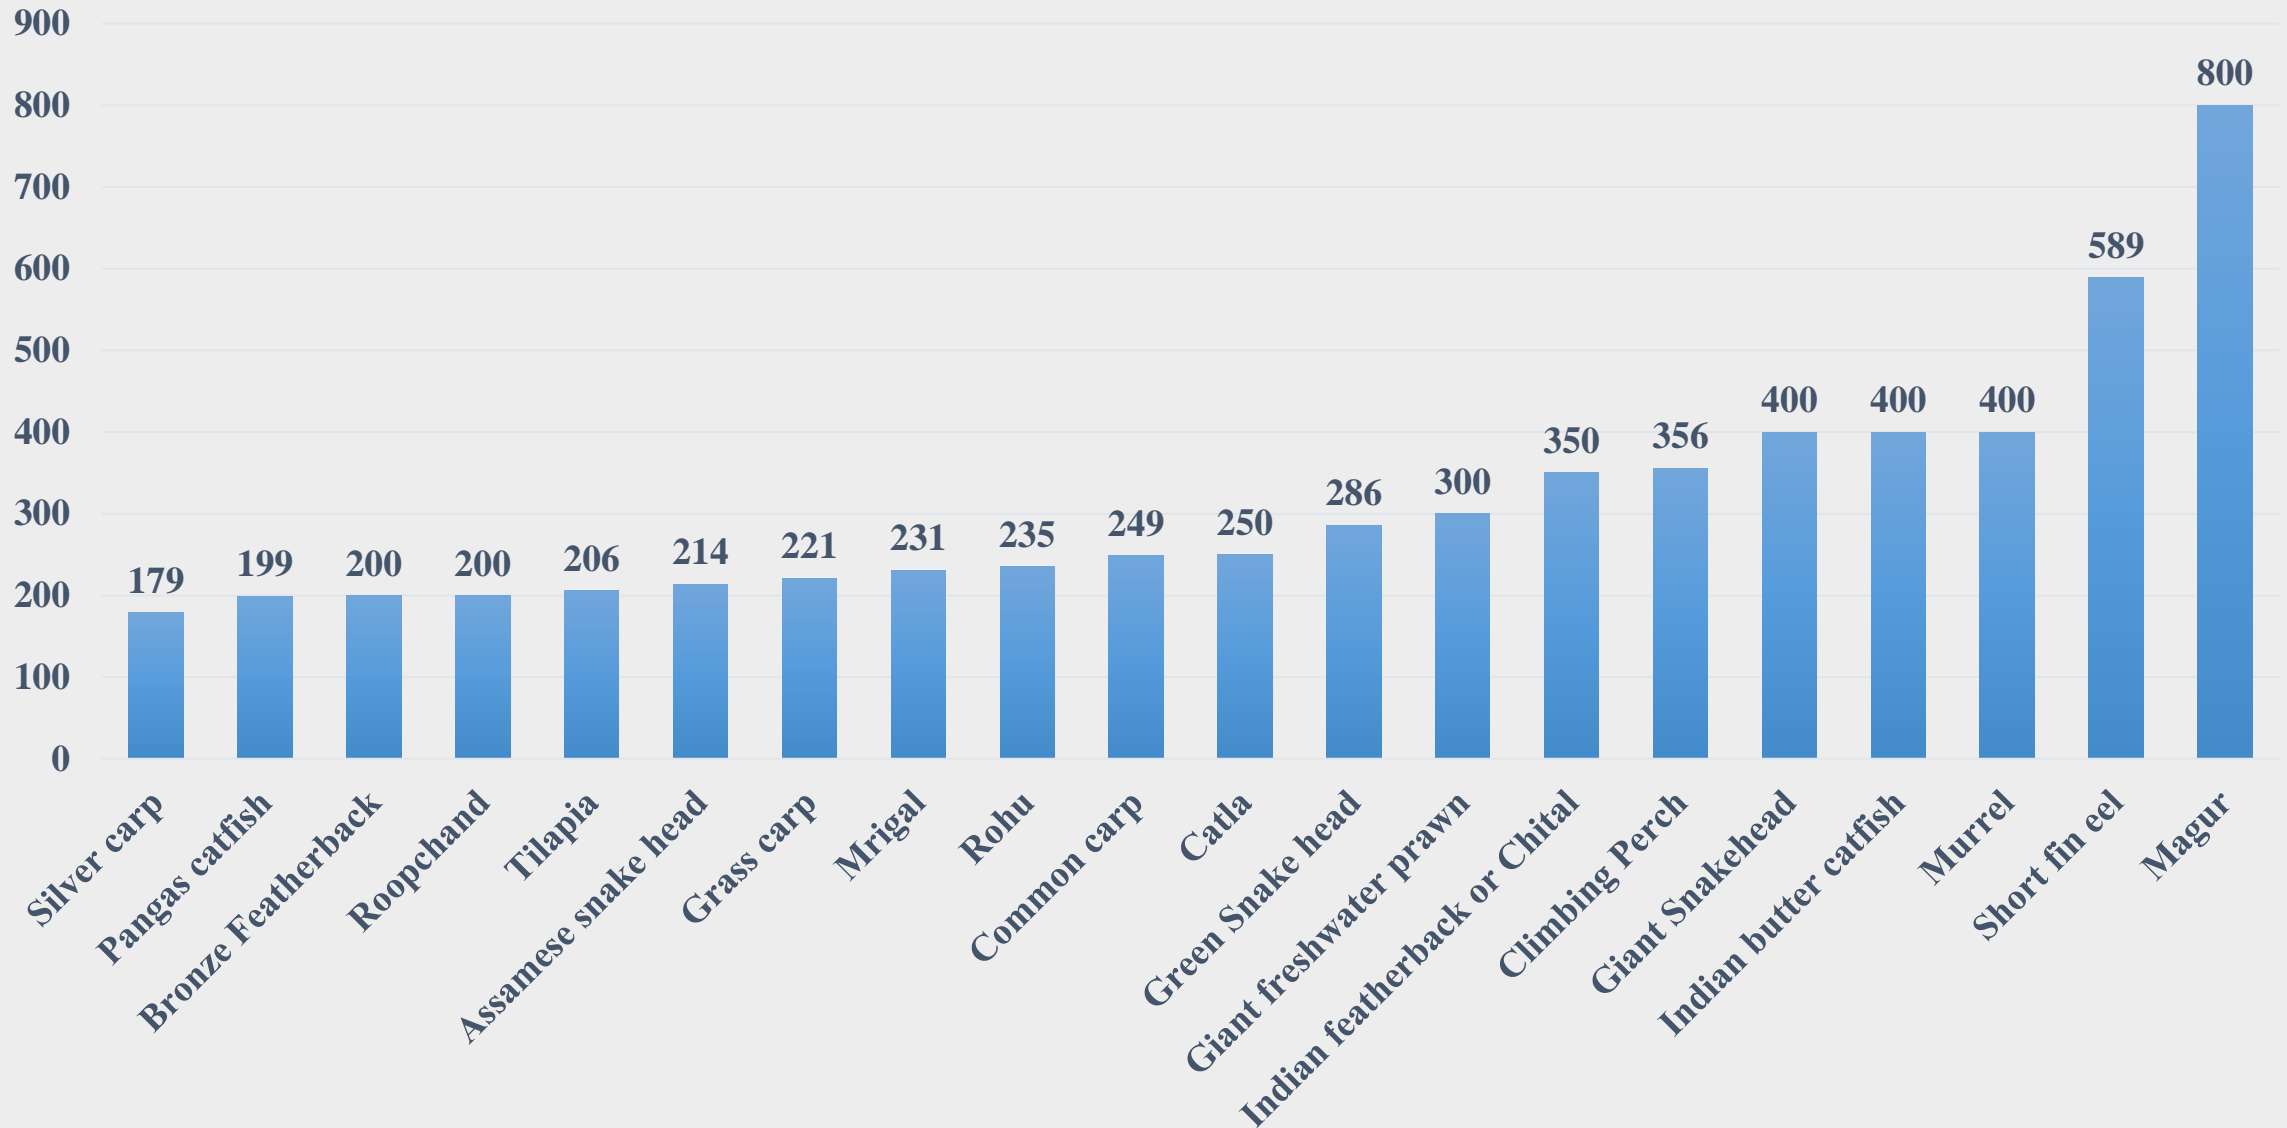

Average Retail Price (Rs. Per Kg) of Various Fish Species in Assam

For the Period 01.12.2025 to 07.12.2025

For further details visit: <https://fmpisnfdb.in>