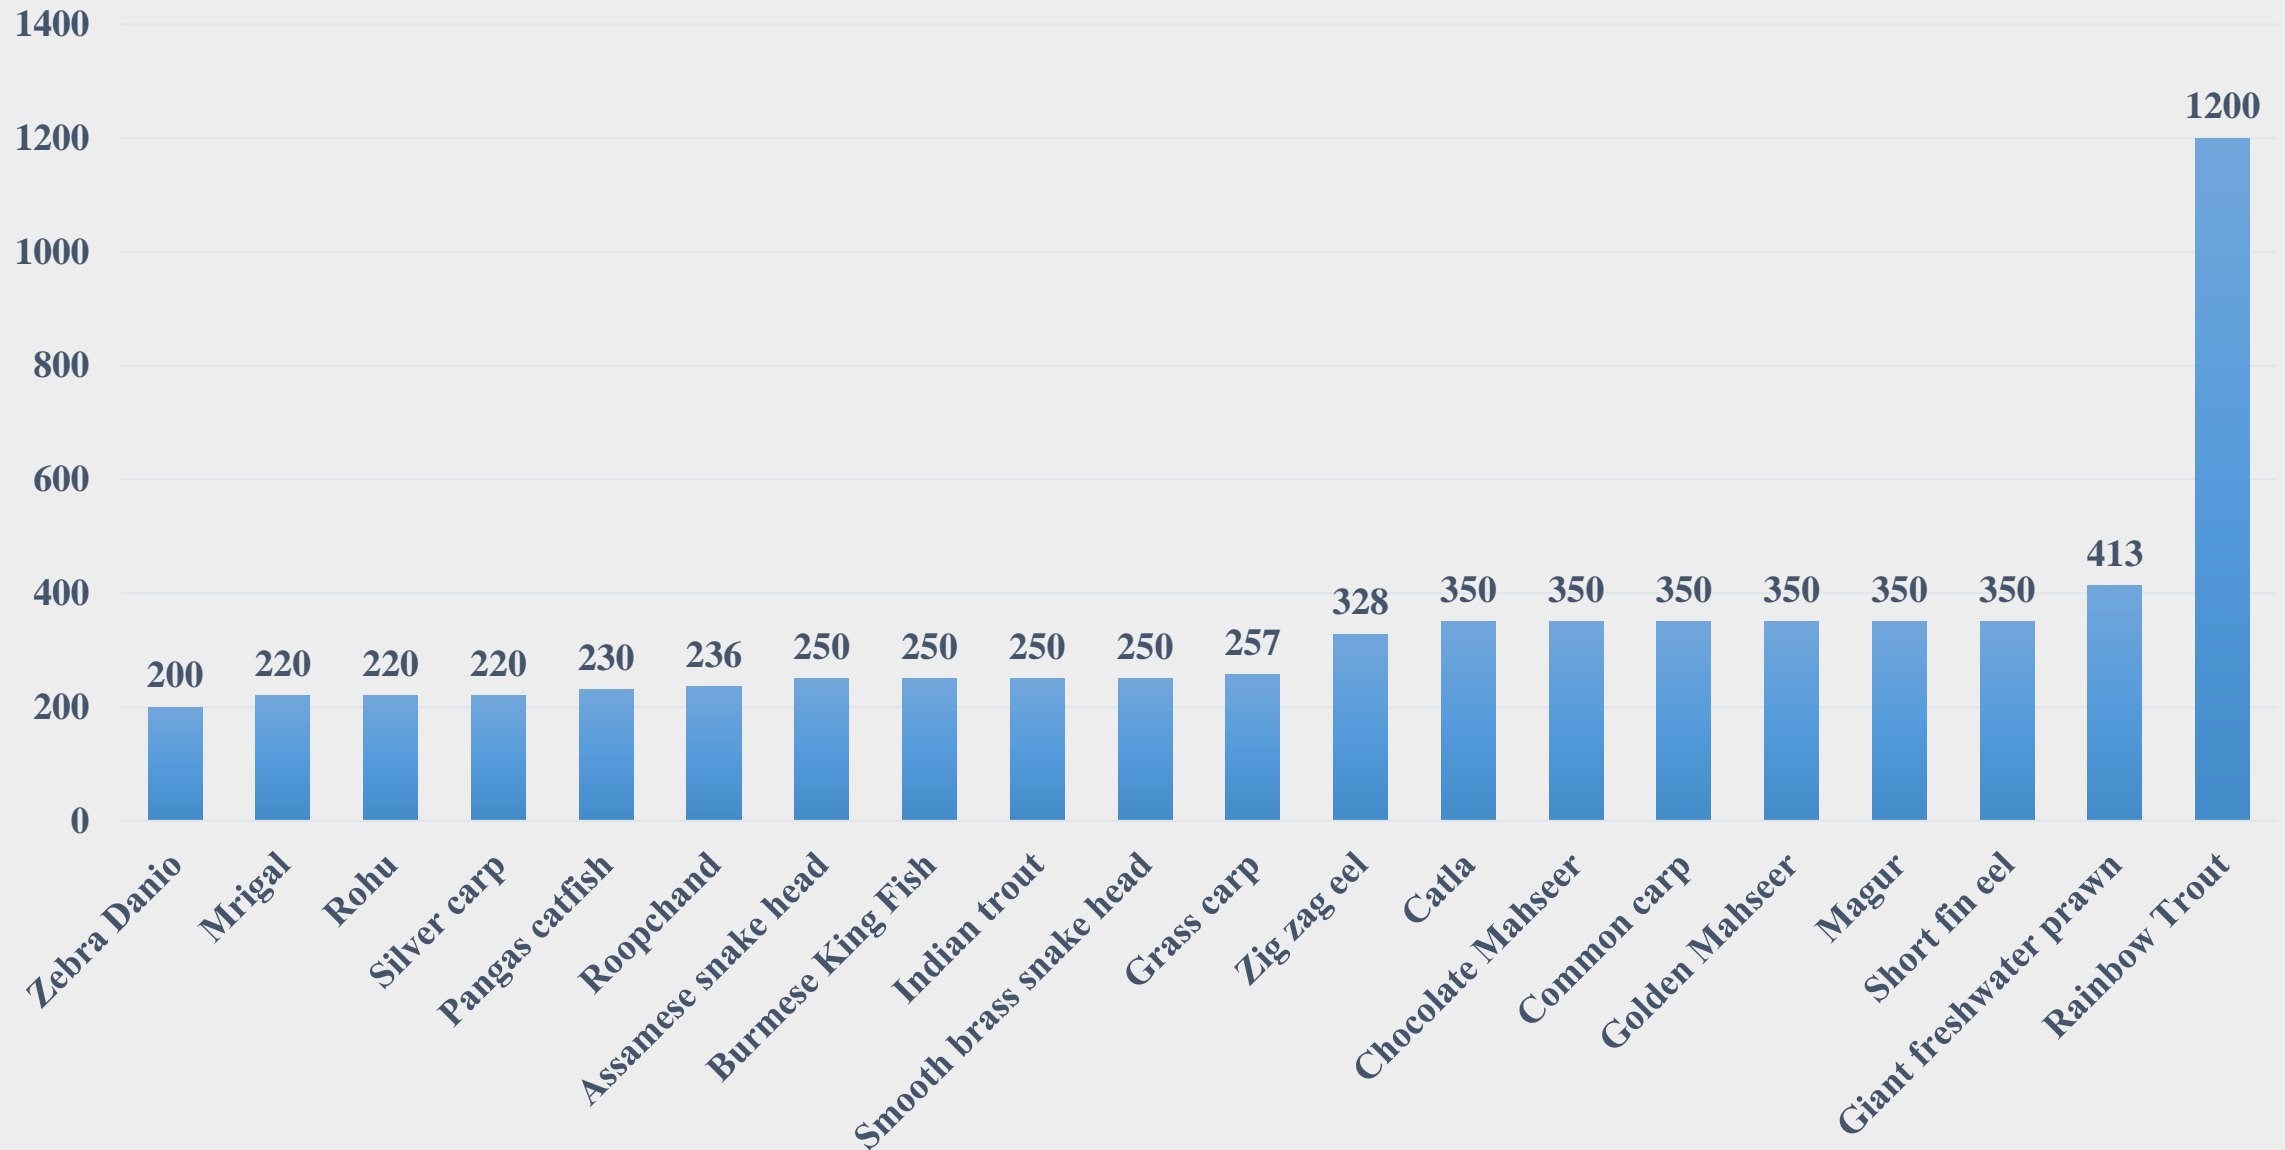

Average Retail Price (Rs. Per Kg) of Various Fish Species Arunachal Pradesh

For the Period 01.12.2025 to 07.12.2025

For further details visit: <https://fmpisnfdb.in>