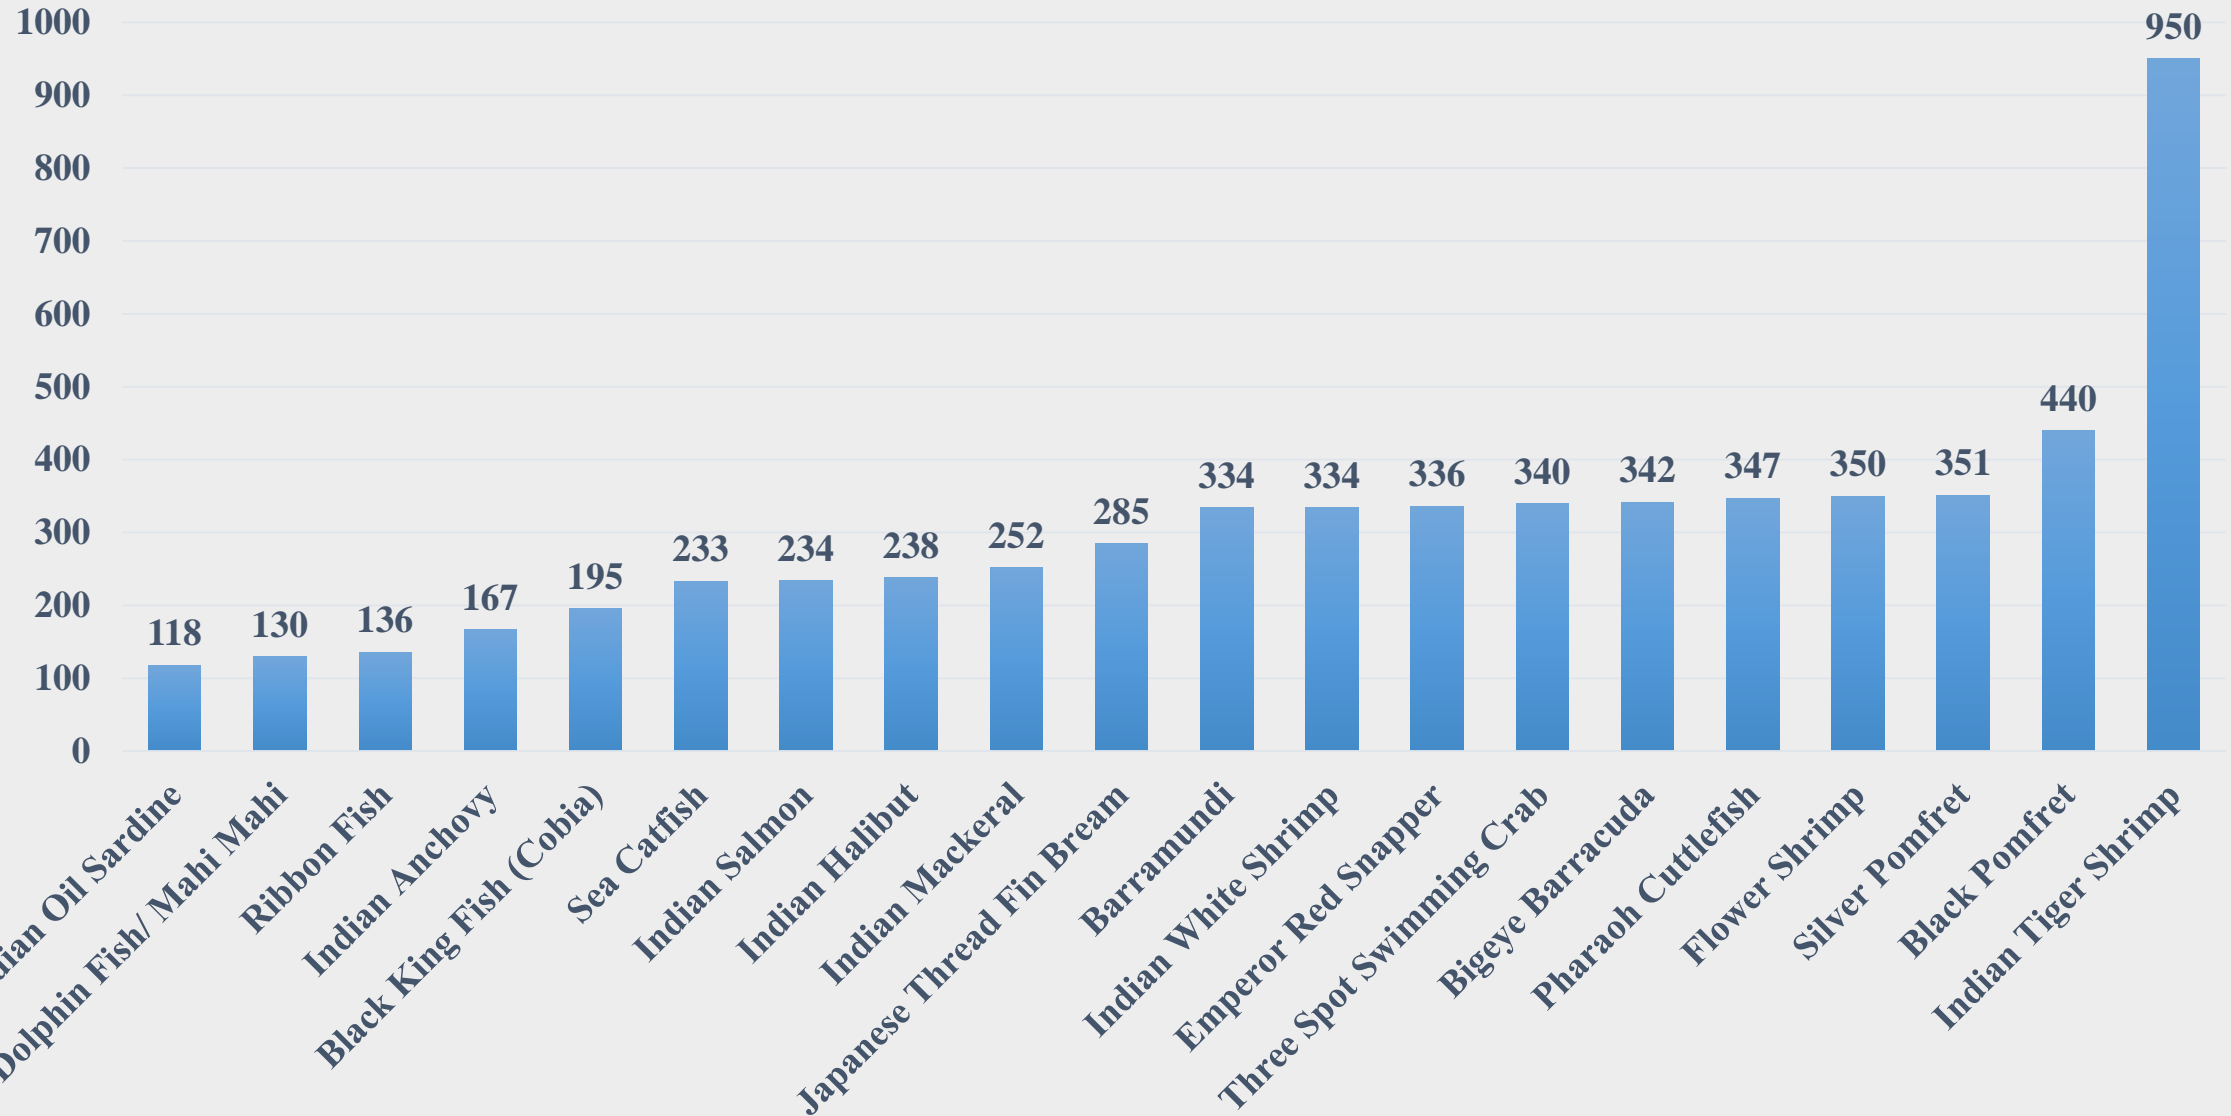

Average Price (Rs. per Kg) of Marine Species at Fishing Harbours in Tamil Nadu

For the Period 01.12.2025 to 07.12.2025

Data Source: NETFISH, MPEDA