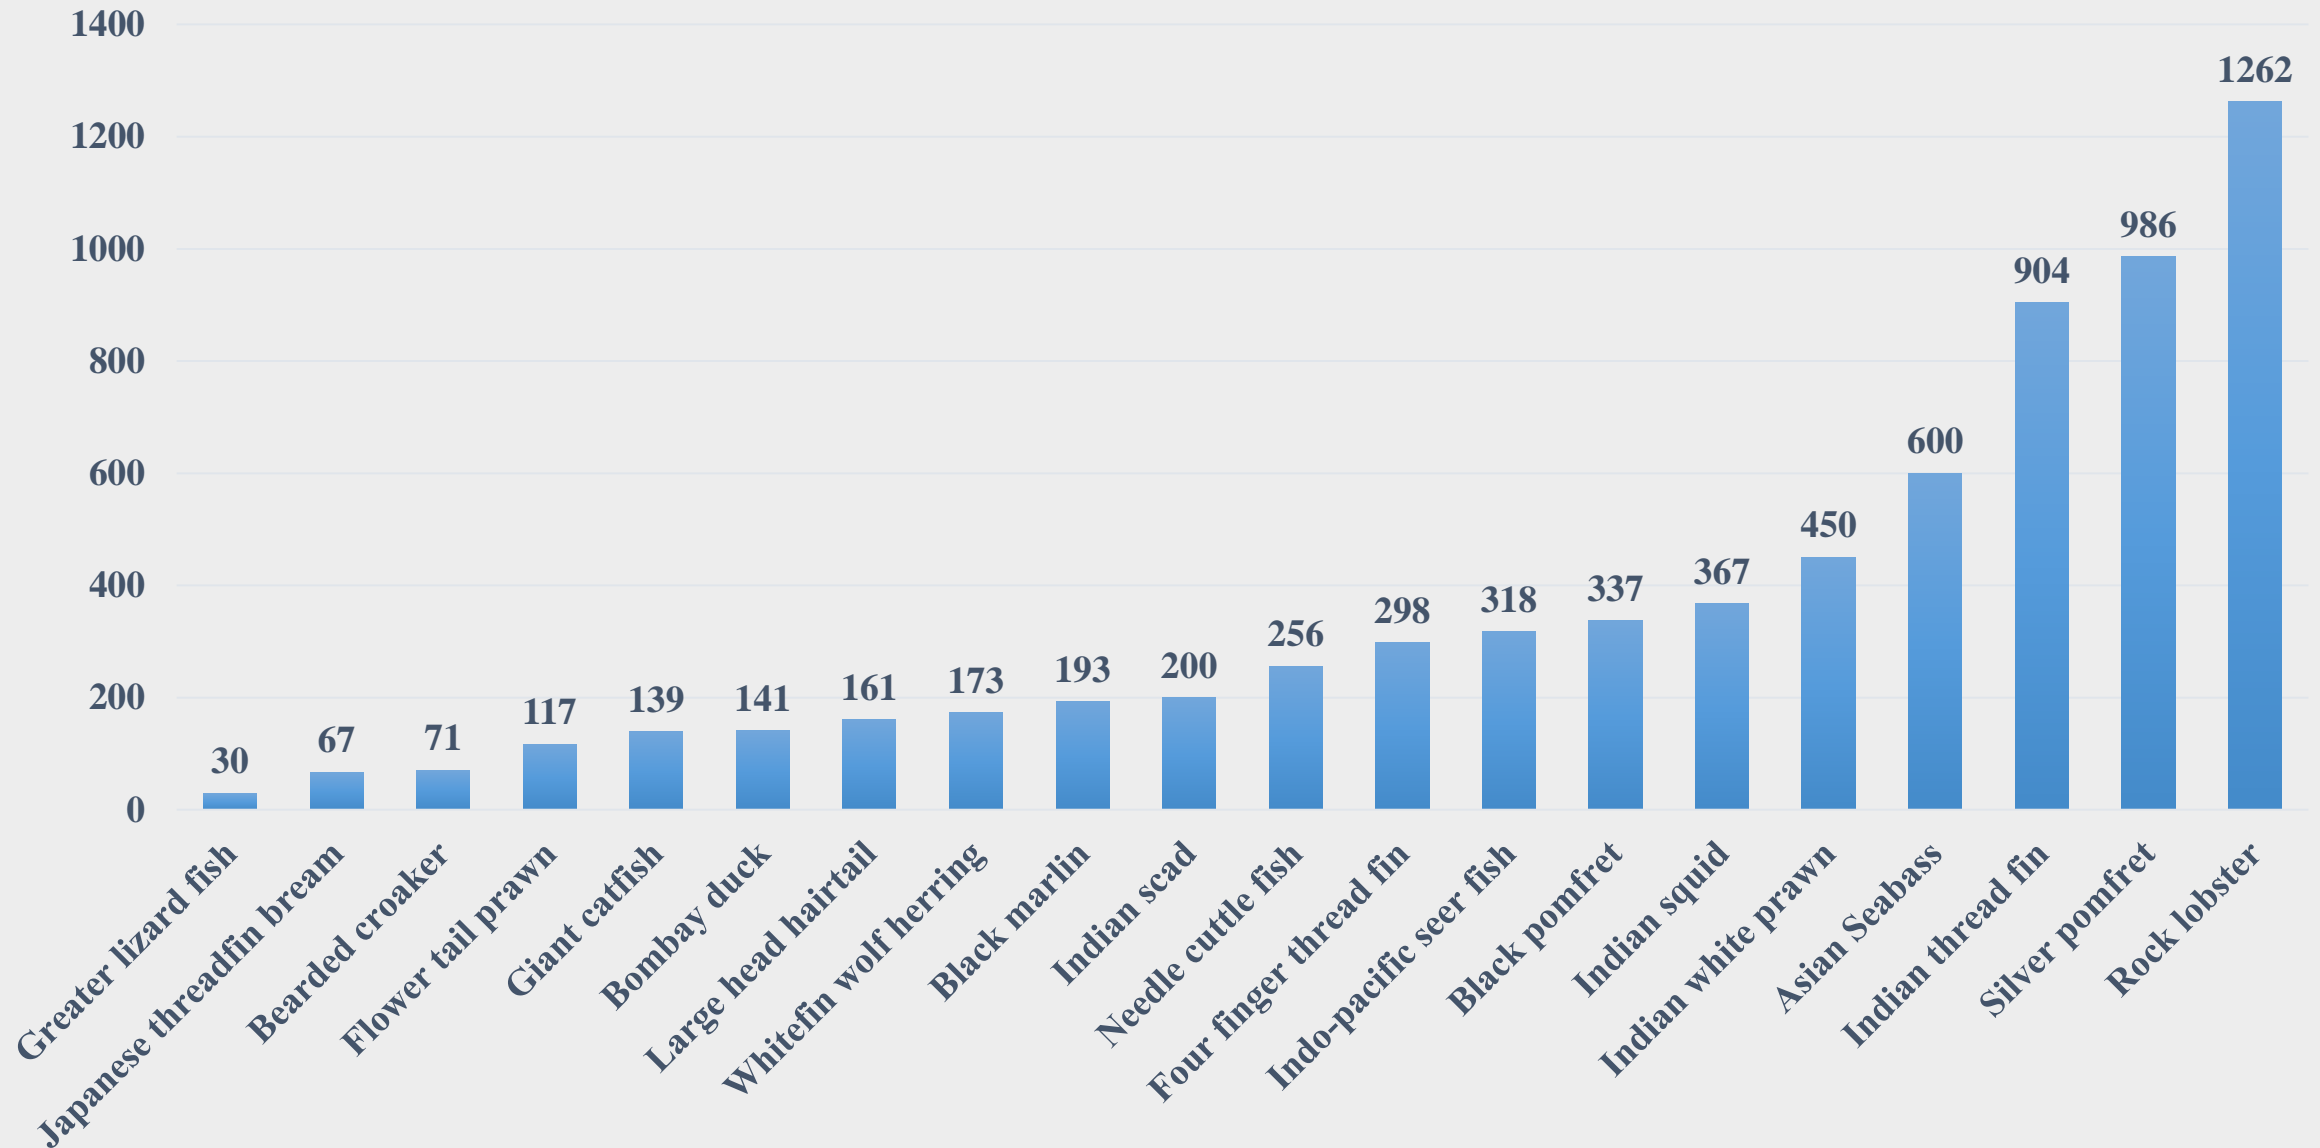

Average Retail Price (Rs. Per Kg) of Various Fish Species in Dadra and Nagar Haveli & Daman Diu

For the Period 01.12.2025 to 07.12.2025

For further details visit: <https://fmpisnfdb.in>